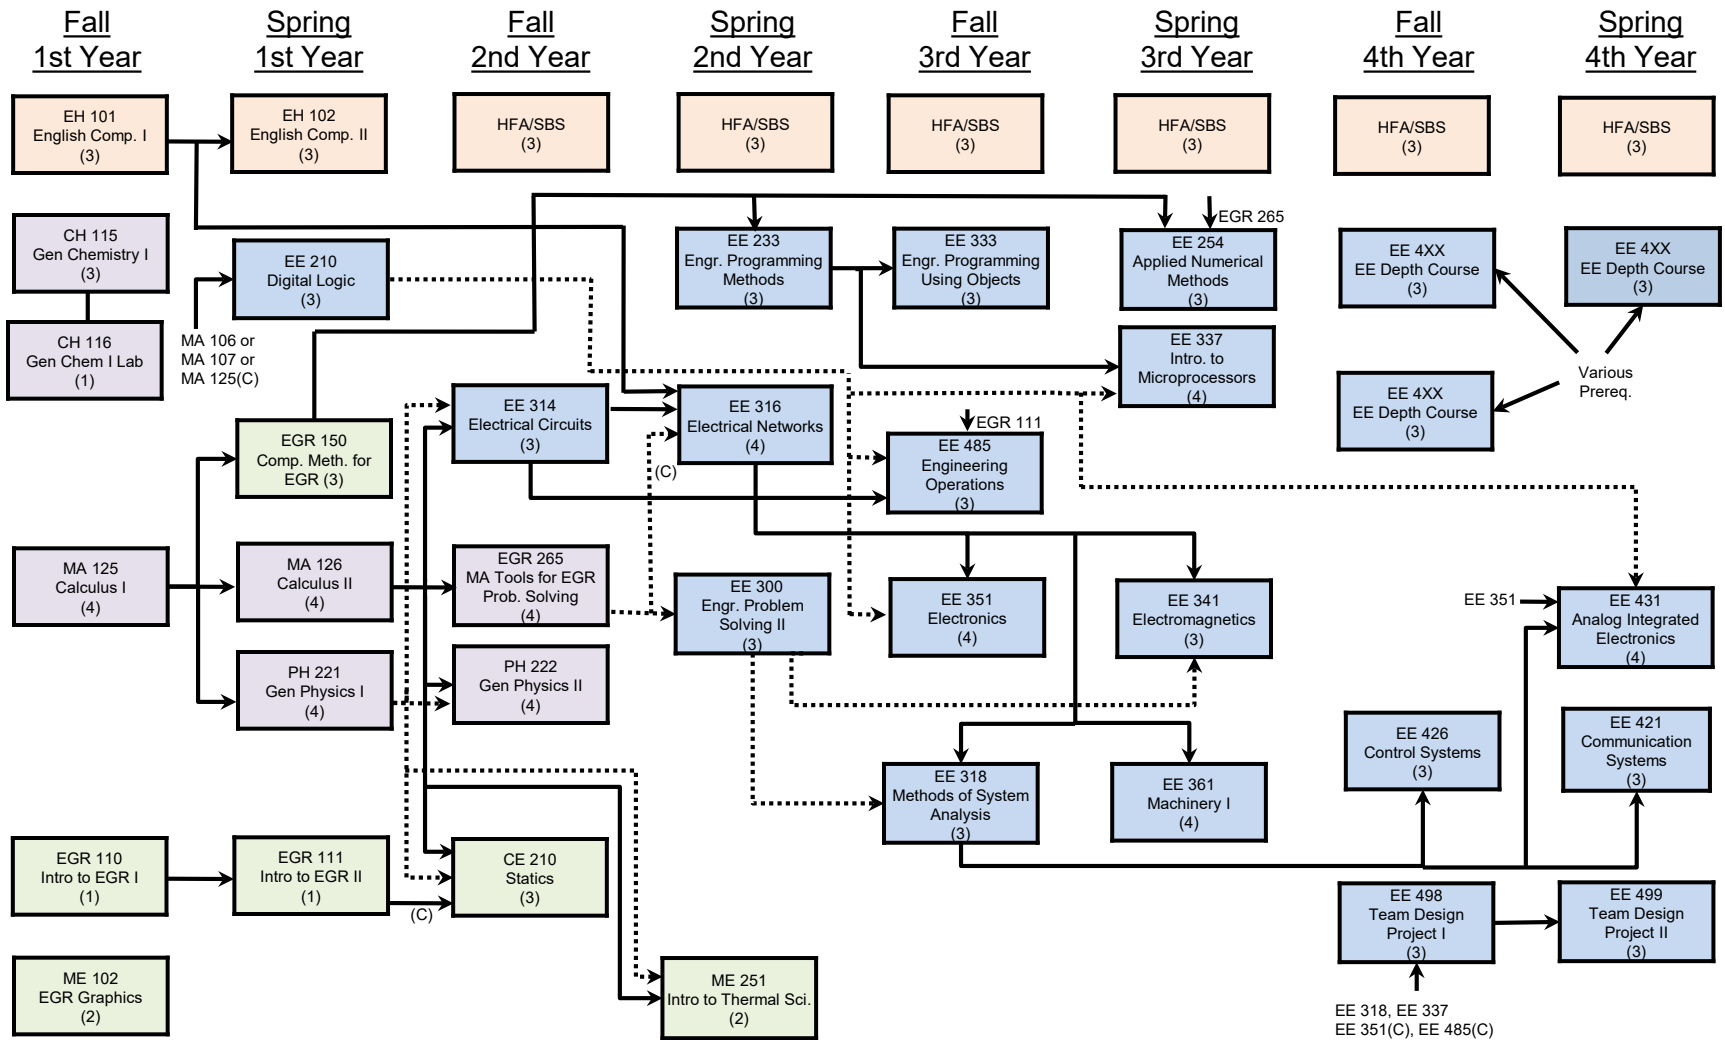

B.S. Electrical Engineering Prerequisite Flowchart

Key

(C) Corequisite (may be taken prior or concurrently)