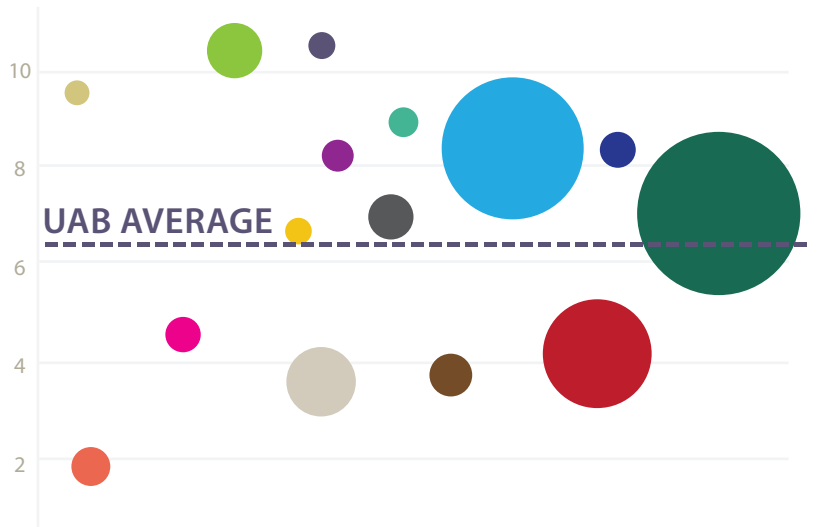

AVERAGE YEARS OF SERVICE BY ENTITY