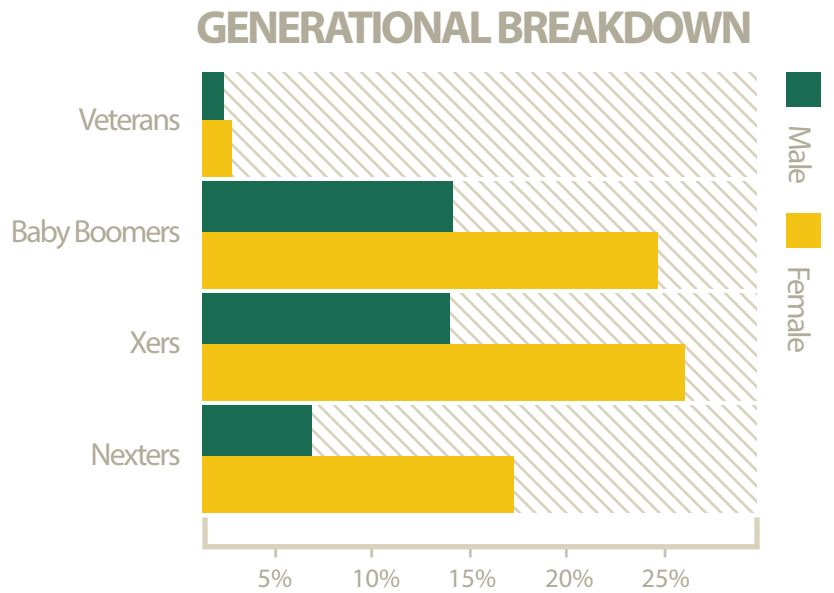

## WE ARE DIVERSE

**21,500**  
EMPLOYEES  
at UAB