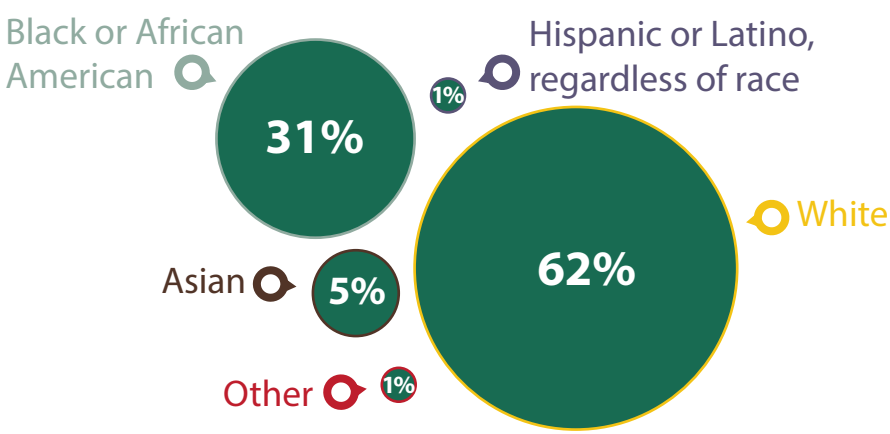

## WE ARE DIVERSE

**21,500**  
EMPLOYEES  
at UAB