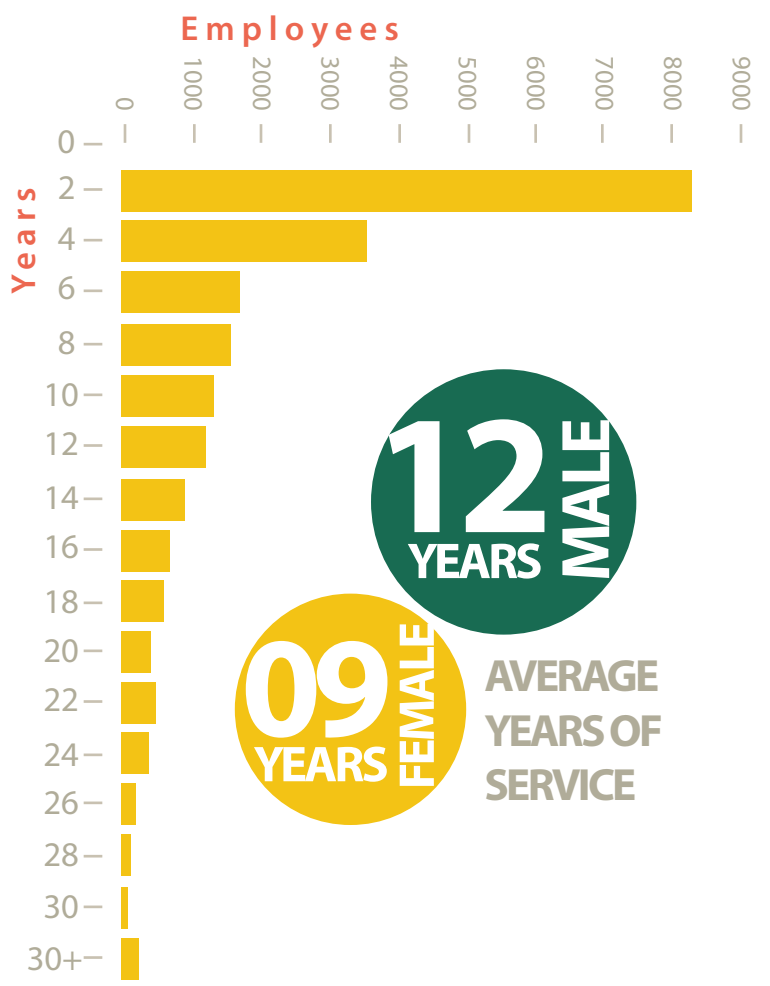

## WE ARE DIVERSE

**21,500**  
EMPLOYEES  
at UAB

### YEARS OF SERVICE: UAB MAIN CAMPUS

## WE COME FROM FAR & WIDE