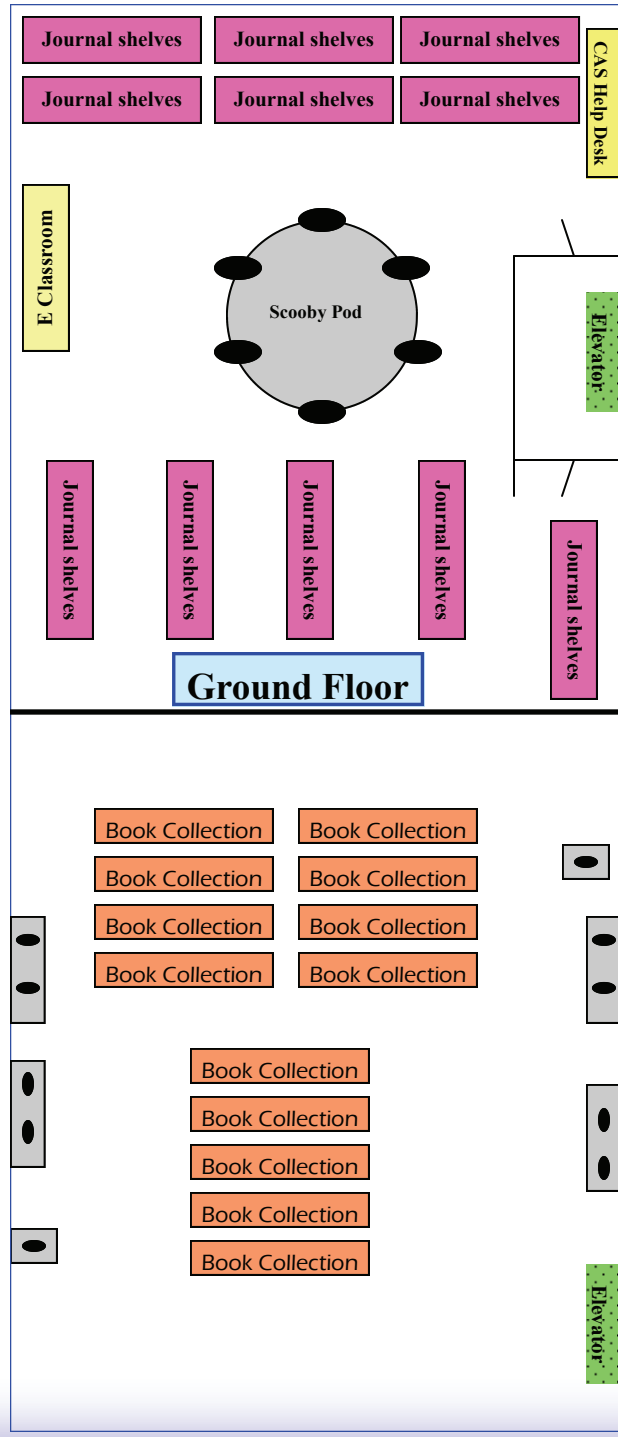

Lister Hill Library has printers located on the first floor. The cost is \$.10 per page. A Color Printer is also located on the first floor near the elevators. Color printing and photocopying is \$.75 per page

LISTER HILL LIBRARY PRESENTS
"ALL ABOUT COMPUTERS"

Lister Hill Library Computers are located on the first floor (including study rooms), the ground floor and the second floor. Horizon stations are located in the basement, and on the ground and second floors.

Contact info: 934-2230
www.uab.edu/lister
Ask A Librarian
www.uab.edu/lister/qask

1st Floor

2nd Floor

All computers at Lister Hill Library have **Jump Drives** or **Thumb Drives** access .

For your convenience there is a **“Scanner”** station located on the first floor across from the elevators of Lister Hill Library. If you need assistance, please ask at the **HUB Desk** located on the first floor.