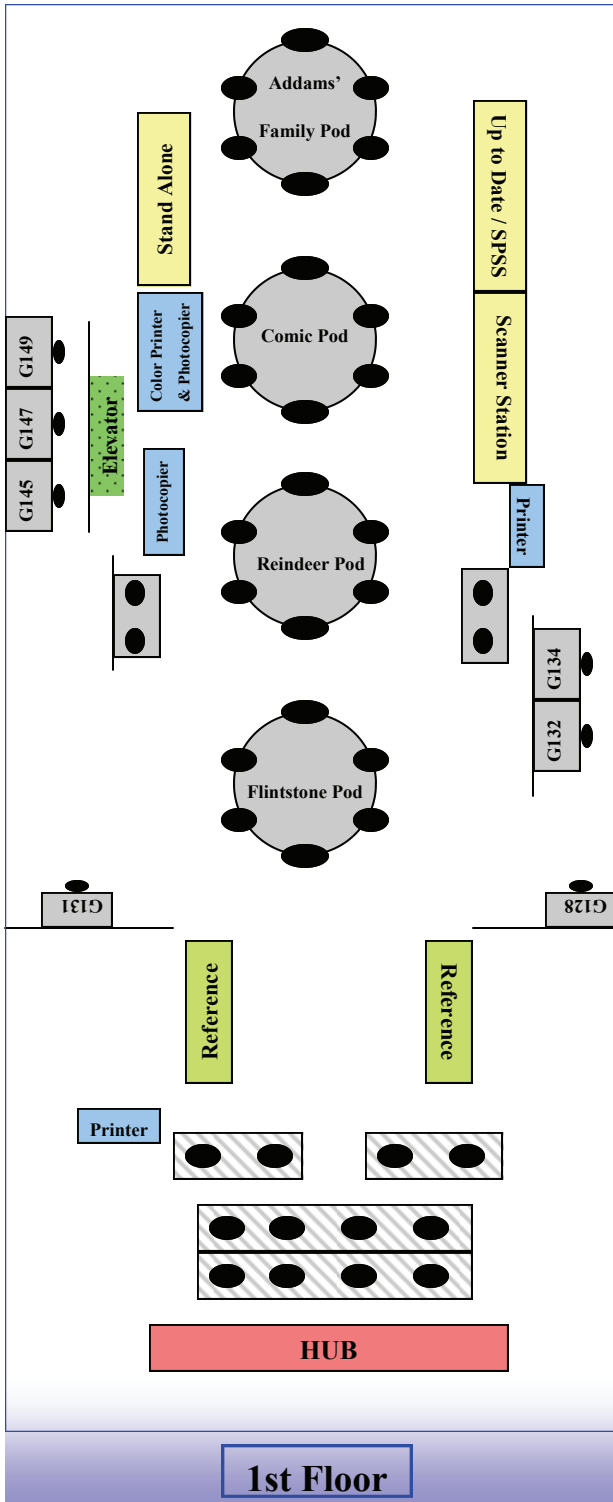

LISTER HILL LIBRARY PRESENTS
"ALL ABOUT COMPUTERS"

Lister Hill Library Computers are located on the first floor (including study rooms), the ground floor and the second floor. Horizon stations are located in the basement, and on the ground and second floors.

Contact info: 934-2230
www.uab.edu/lister
Ask A Librarian
www.uab.edu/lister/qask

1st Floor

2nd Floor

All computers at Lister Hill Library have **Jump Drives** or **Thumb Drives** access .

For your convenience there is a **“Scanner”** station located on the first floor across from the elevators of Lister Hill Library. If you need assistance, please ask at the **HUB Desk** located on the first floor.