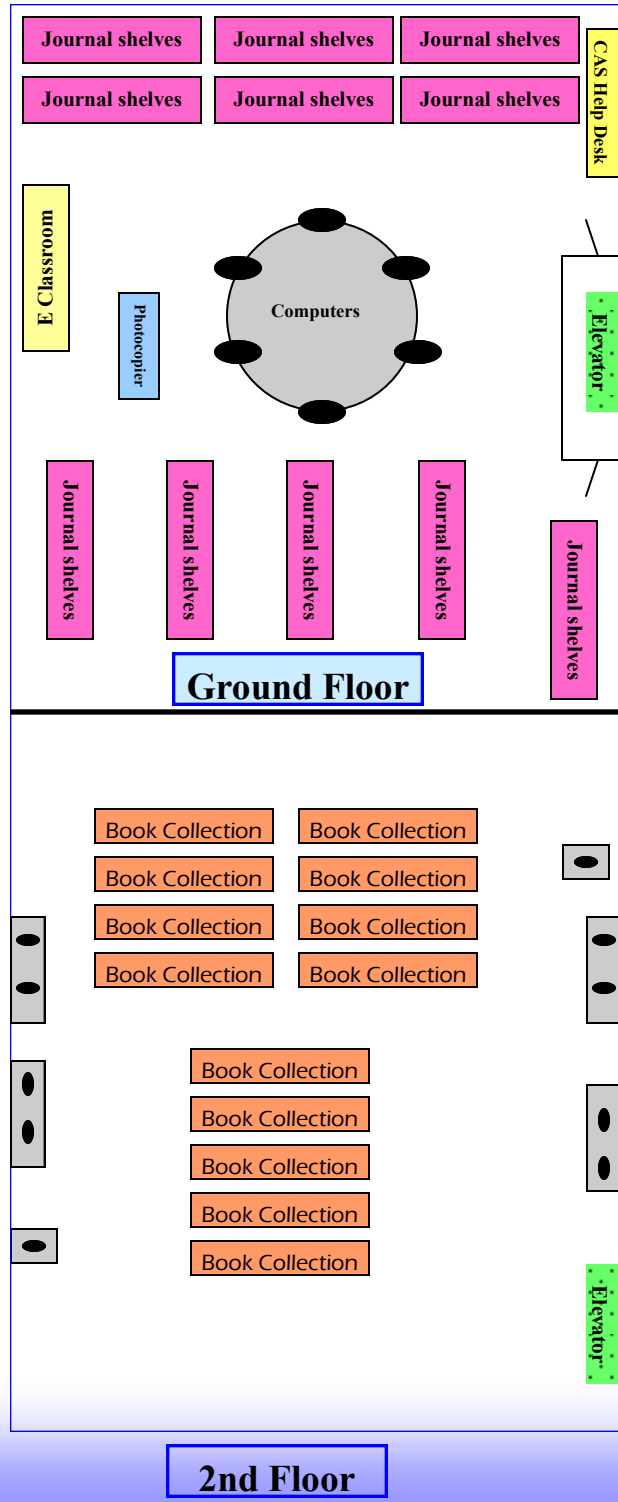

Lister Hill Library has printers located on the first floor. The cost is \$.10 per page. A Color Printer is also located on the first floor near the elevators. Color printing and photocopying is \$.75 per page

Phone: 205-975-HUB1
Updated : January 2011

LISTER HILL LIBRARY PRESENTS
"ALL ABOUT COMPUTERS"

Lister Hill Library Computers are located on the first floor (including study rooms), the ground floor and the second floor. Self help kiosks are located on every floor.

Contact info: 975-HUB1
www.uab.edu/lister
Ask a Librarian
www.uab.edu/lister/ask

1st Floor

2nd Floor

All computers at Lister Hill Library have **Jump Drive** or **USB** access .

For your convenience there are 2 **Scanner** stations located on the first floor across from the elevators of Lister Hill Library. If you need assistance, please ask at the **HUB Desk** located on the first floor.