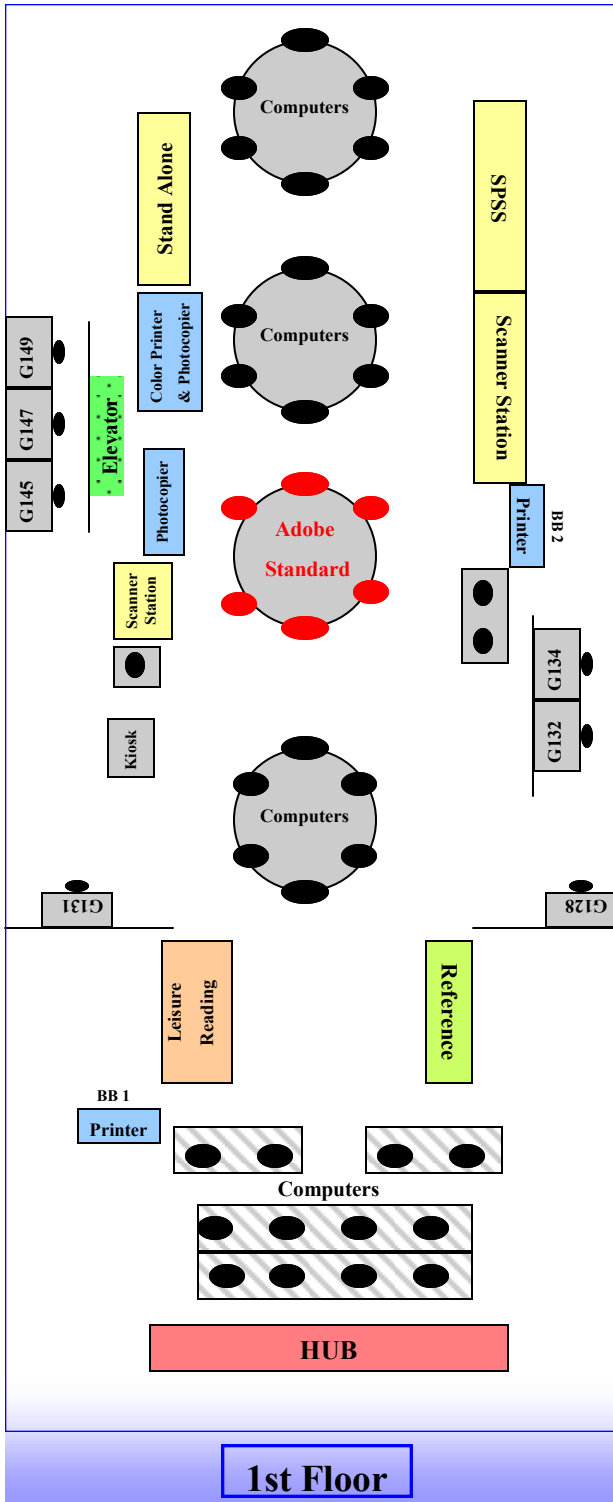

Lister Hill Library has printers located on the first floor. The cost is \$.10 per page. A Color Printer is also located on the first floor near the elevators. Color printing and photocopying is \$.75 per page

Phone: 205-975-HUB1
Updated : January 2011

LISTER HILL LIBRARY PRESENTS
"ALL ABOUT COMPUTERS"

Lister Hill Library Computers are located on the first floor (including study rooms), the ground floor and the second floor. Self help kiosks are located on every floor.

Contact info: 975-HUB1
www.uab.edu/lister
Ask a Librarian
www.uab.edu/lister/ask

1st Floor

2nd Floor

All computers at Lister Hill Library have **Jump Drive** or **USB** access .

For your convenience there are 2 **Scanner** stations located on the first floor across from the elevators of Lister Hill Library. If you need assistance, please ask at the **HUB Desk** located on the first floor.