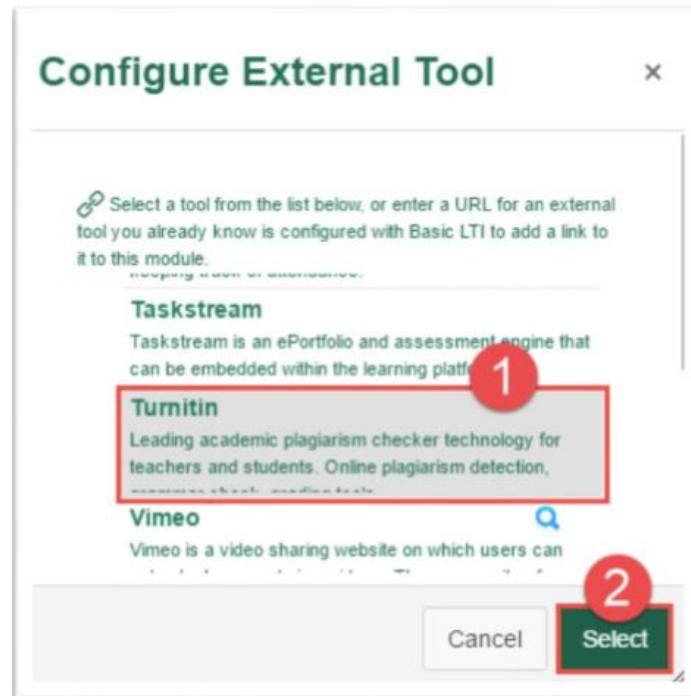

4. Find Turnitin by scrolling down. Click on it to highlight it (1) and then click Select (2)