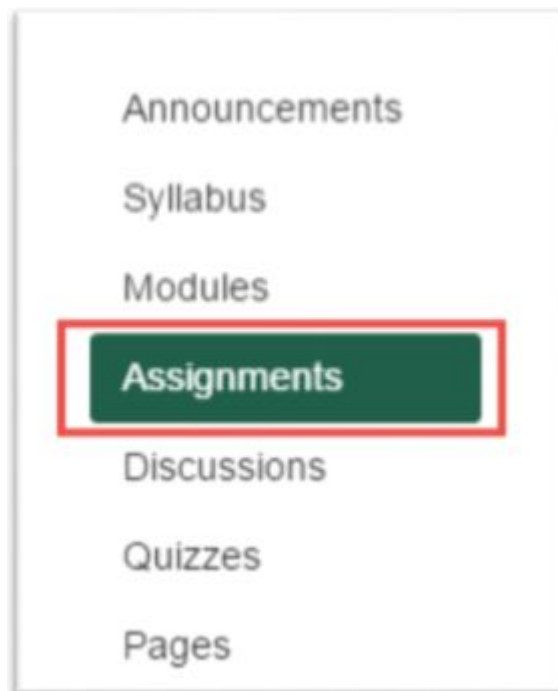

Tuesday Tip

Change Coming for Turnitin Integration in Canvas

Turnitin Canvas legacy API (the current way for enabling Turnitin using the “check box” in assignments) **will no longer be available starting in 2017.**

The only Turnitin-supported route for integration with Canvas from January 2017 forward will be the Turnitin Canvas LTI option. To enable a Turnitin assignment in Canvas, create an assignment, select “External Tool” for Submission Type, and then select “Turnitin” from the External Tools list. We highly recommend that you start using the Turnitin Canvas LTI option when creating assignments as it offers advanced settings.

1. **Click on Assignments in course navigation**