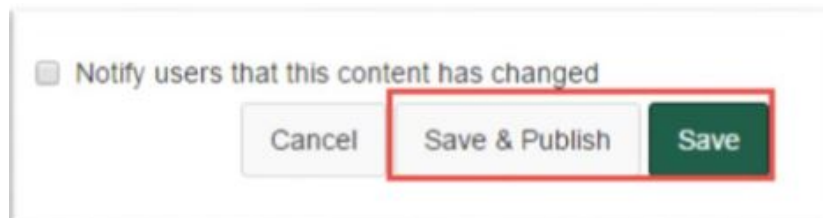

1. **Click on Assignments in course navigation**

2. Select + Assignment in the top right of the window, then create your assignment as normal.

3. Under Submission Type, Select External Tool (1) then click Find (2)

4. Find Turnitin by scrolling down. Click on it to highlight it (1) and then click Select (2)

5. At the bottom of the page, Click Save and Publish or Save.

6. You will be taken to a new screen where you can view submitted assignments as well as access settings.