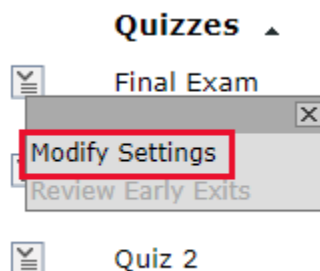

- From the course where the exam is being given, click the LockDown Browser tab in the sidebar.

Portfolium

Chat

**LockDown  
Browser**

ProctorU

Pages

- Find the exam name. Click the dropdown arrow, and then click Modify Settings.