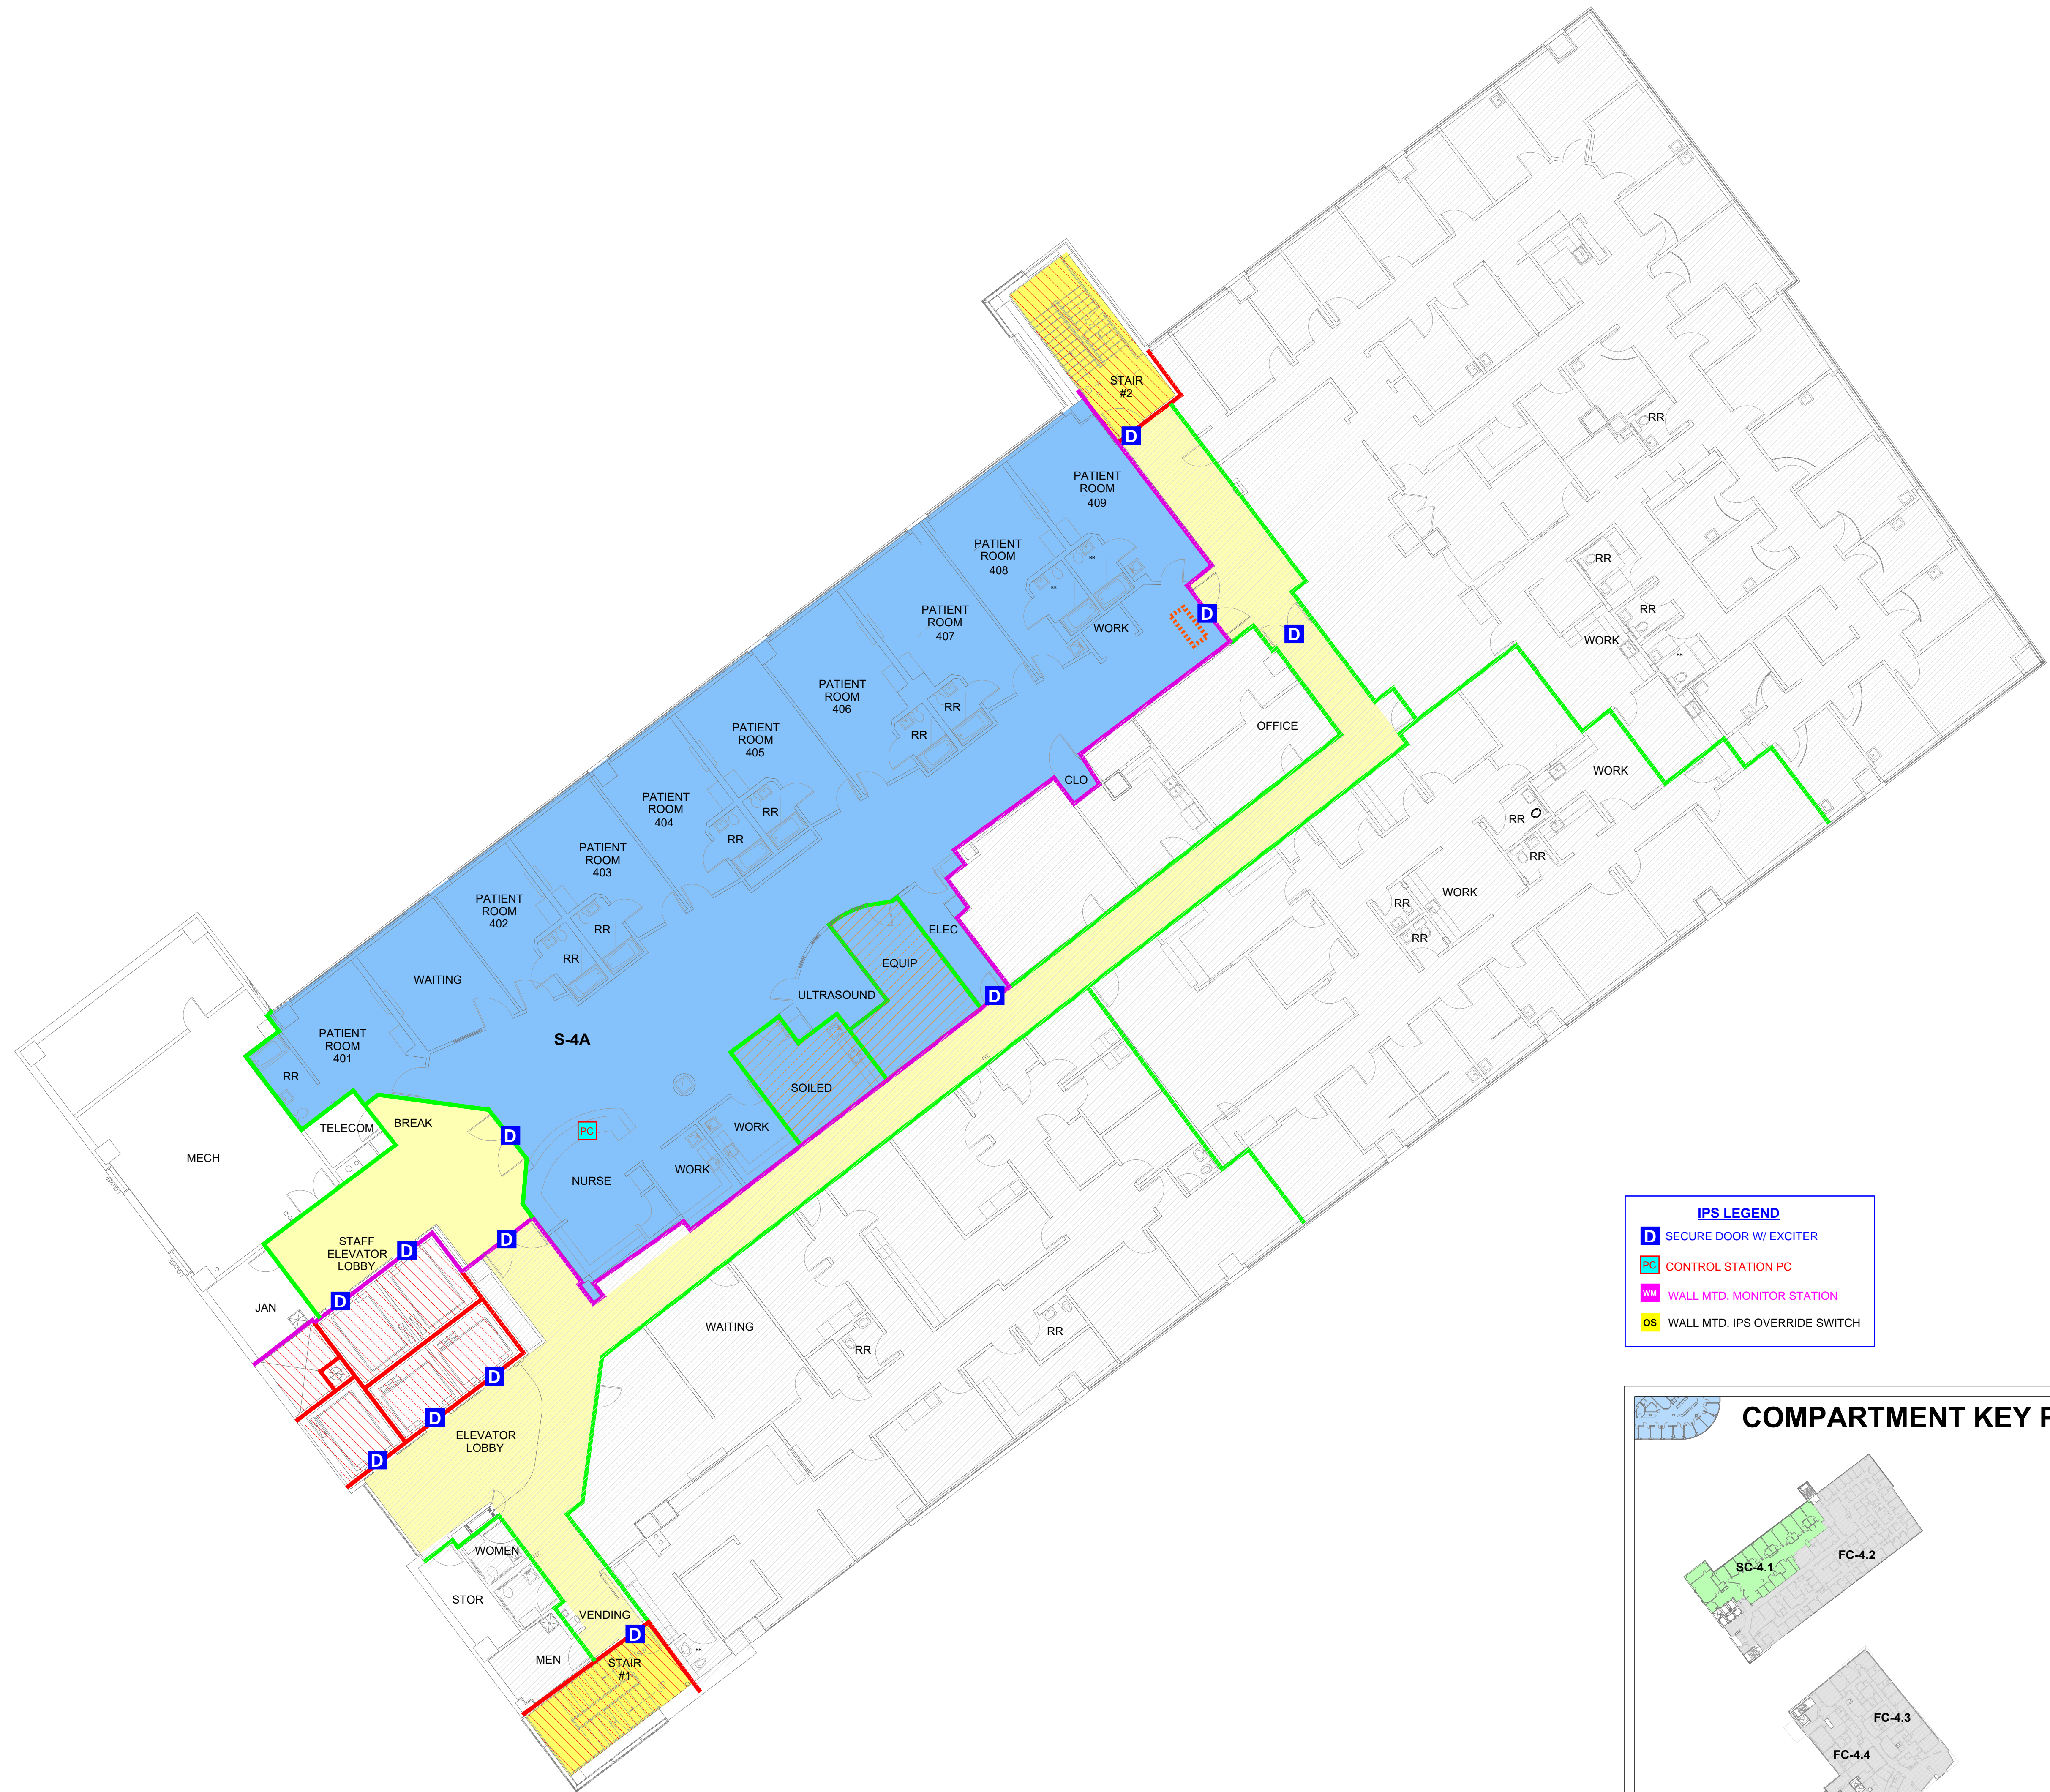

STVBIS050523
2nd Floor 2WCC

IPS LEGEND

- D** SECURE DOOR W/ EXCITER
- PC** CONTROL STATION PC
- WM** WALL MTD. MONITOR STATION
- OS** WALL MTD. IPS OVERRIDE SWITCH

SC-3

IPS LEGEND

- D SECURE DOOR W/ EXCITER
- PC CONTROL STATION PC
- WM WALL MTD. MONITOR STATION
- OS WALL MTD. IPS OVERRIDE SWITCH

IPS LEGEND

- D** SECURE DOOR W/ EXCITER
- PC** CONTROL STATION PC
- WM** WALL MTD. MONITOR STATION
- OS** WALL MTD. IPS OVERRIDE SWITCH

FOURTH FLOOR

IPS LEGEND

- D SECURE DOOR W/ EXCITER
- PC CONTROL STATION PC
- WALL MTD. MONITOR STATION
- OS WALL MTD. IPS OVERRIDE SWITCH