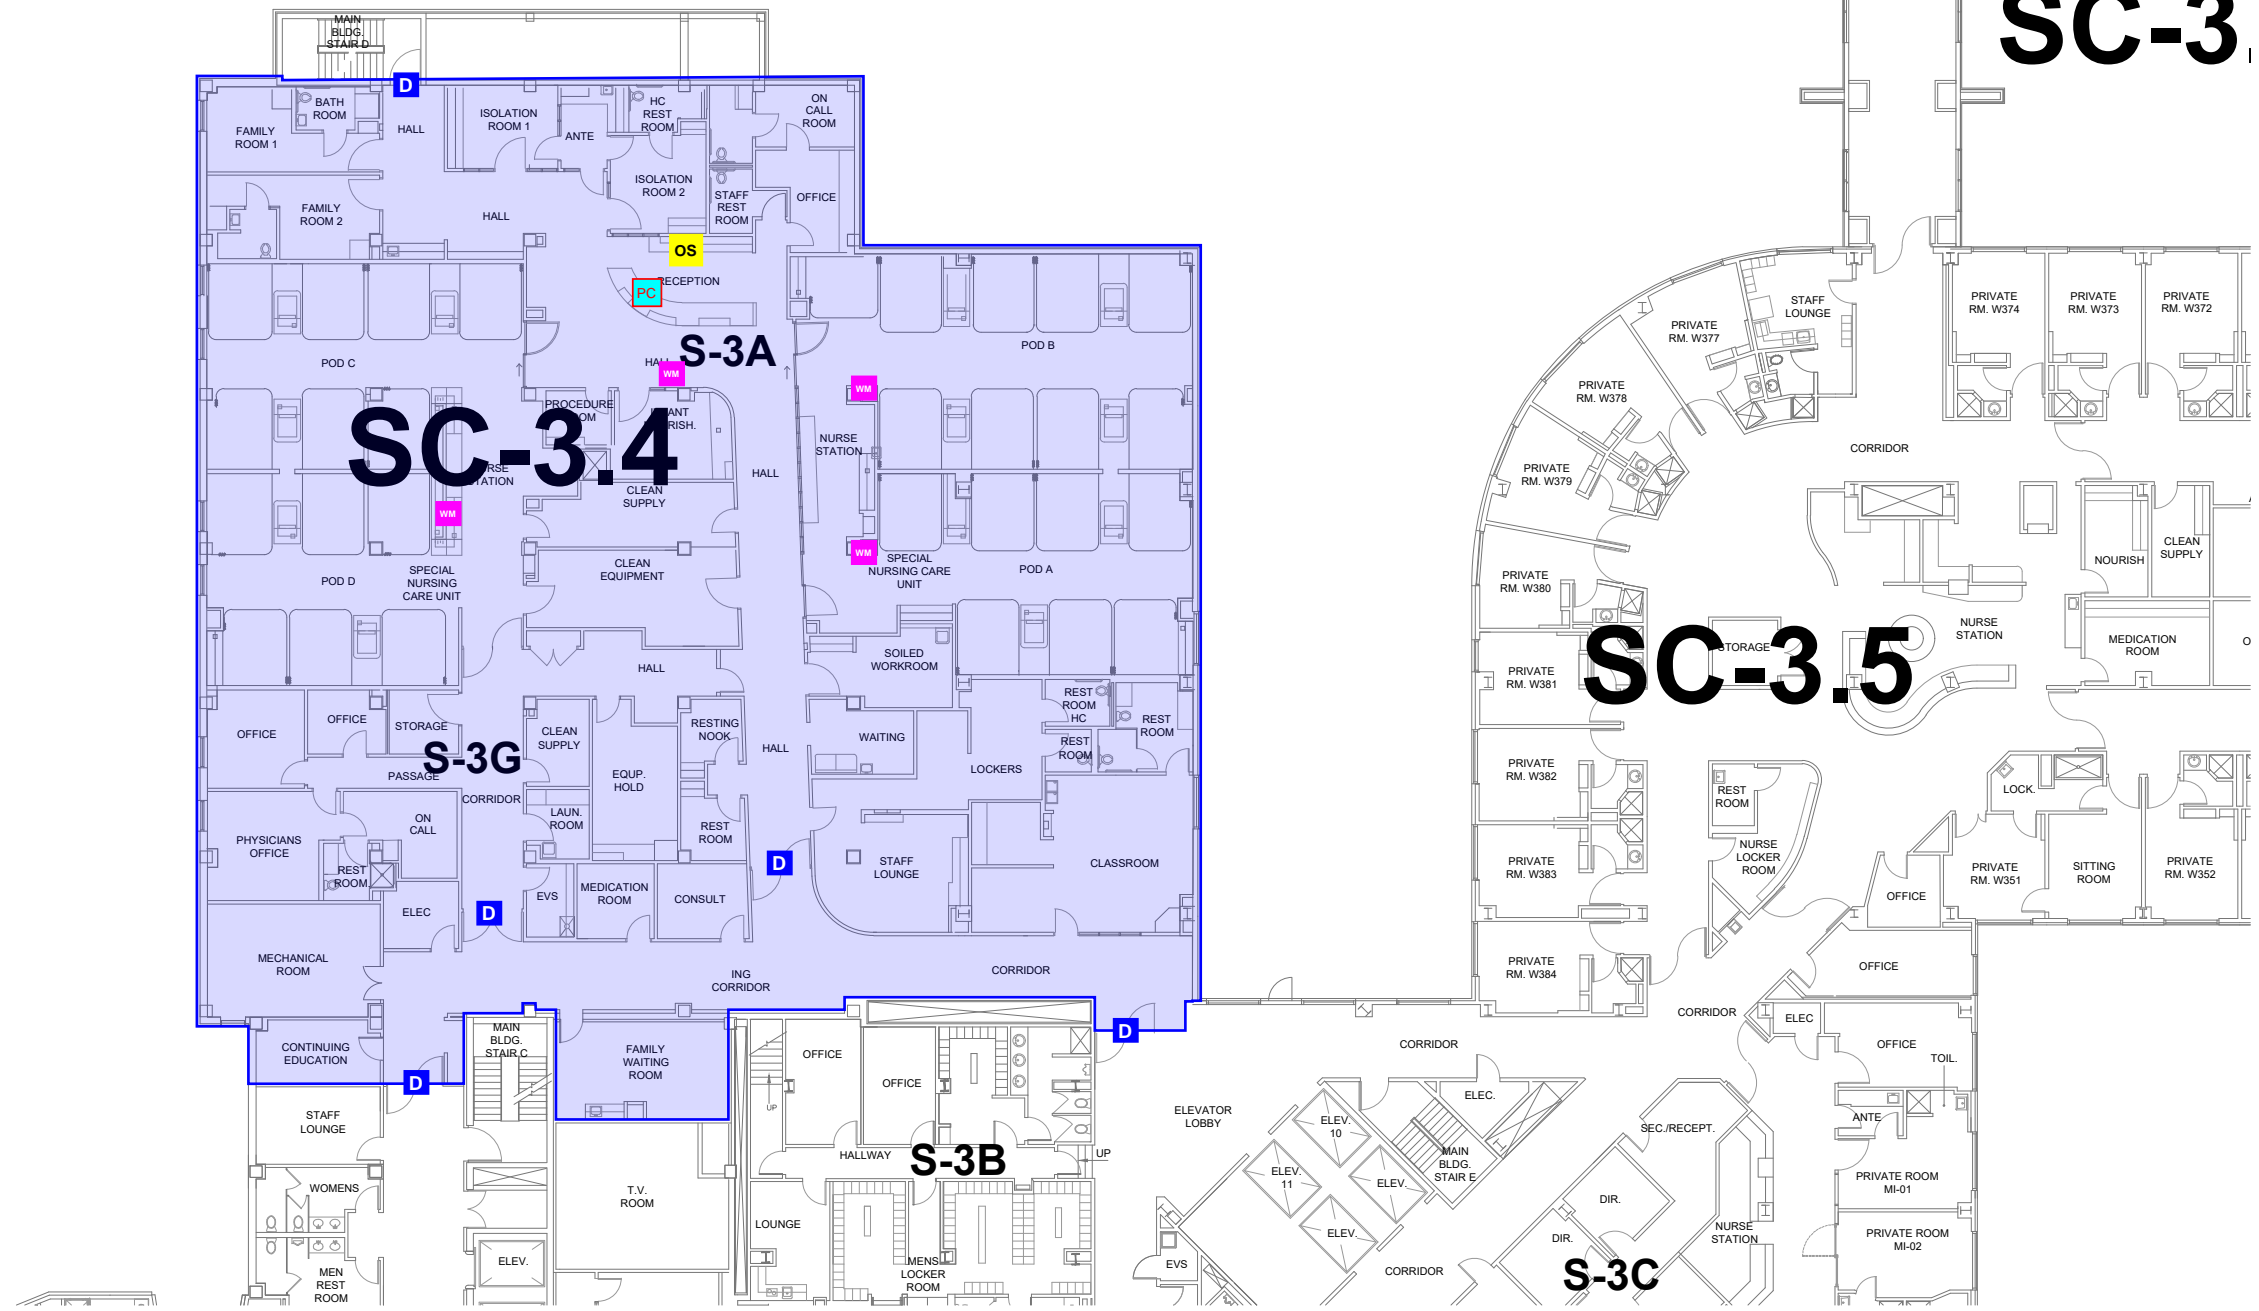

STVBIS050523
2nd Floor 2WCC

IPS LEGEND

- D** SECURE DOOR W/ EXCITER
- PC** CONTROL STATION PC
- WM** WALL MTD. MONITOR STATION
- OS** WALL MTD. IPS OVERRIDE SWITCH

SC-3

IPS LEGEND

- D SECURE DOOR W/ EXCITER
- PC CONTROL STATION PC
- WM WALL MTD. MONITOR STATION
- OS WALL MTD. IPS OVERRIDE SWITCH

IPS LEGEND

- D** SECURE DOOR W/ EXCITER
- PC** CONTROL STATION PC
- WM** WALL MTD. MONITOR STATION
- OS** WALL MTD. IPS OVERRIDE SWITCH

FOURTH FLOOR

IPS LEGEND

- D SECURE DOOR W/ EXCITER
- PC CONTROL STATION PC
- WALL MTD. MONITOR STATION
- OS WALL MTD. IPS OVERRIDE SWITCH