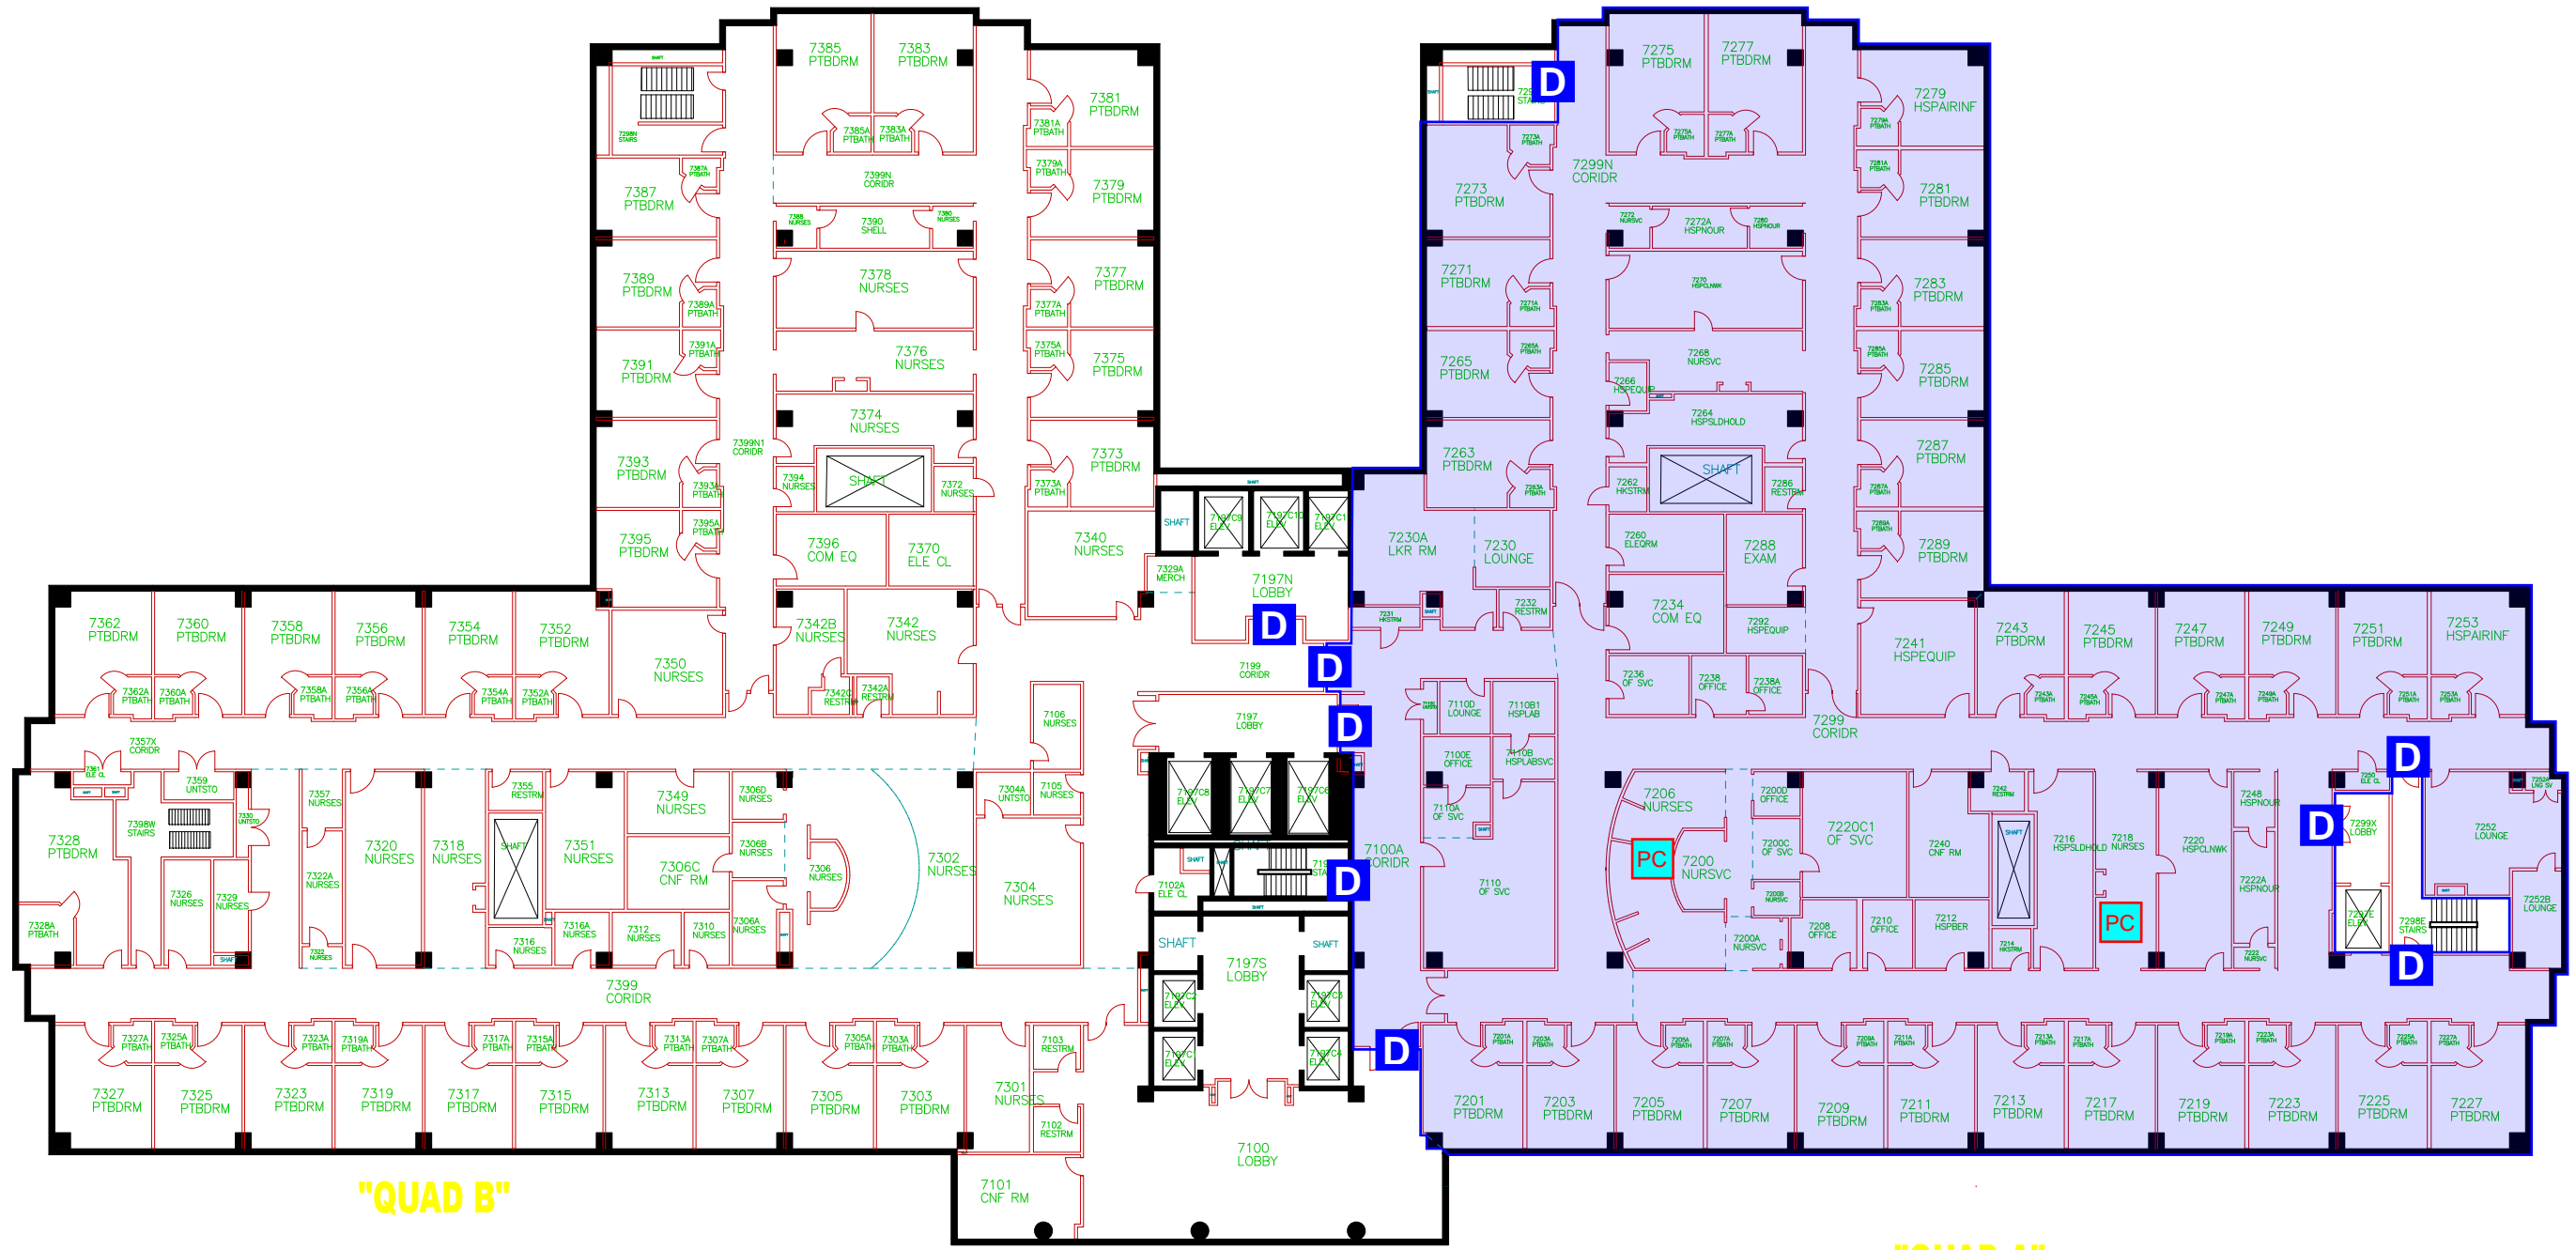

# Block 176F

6th Floor

59,277 GSF

**IPS LEGEND**

- D** SECURE DOOR W/ EXCITER
- PC** CONTROL STATION PC
- WM** WALL MTD. MONITOR STATION

17TH STREET SOUTH

18TH STREET SOUTH

"QUAD B"