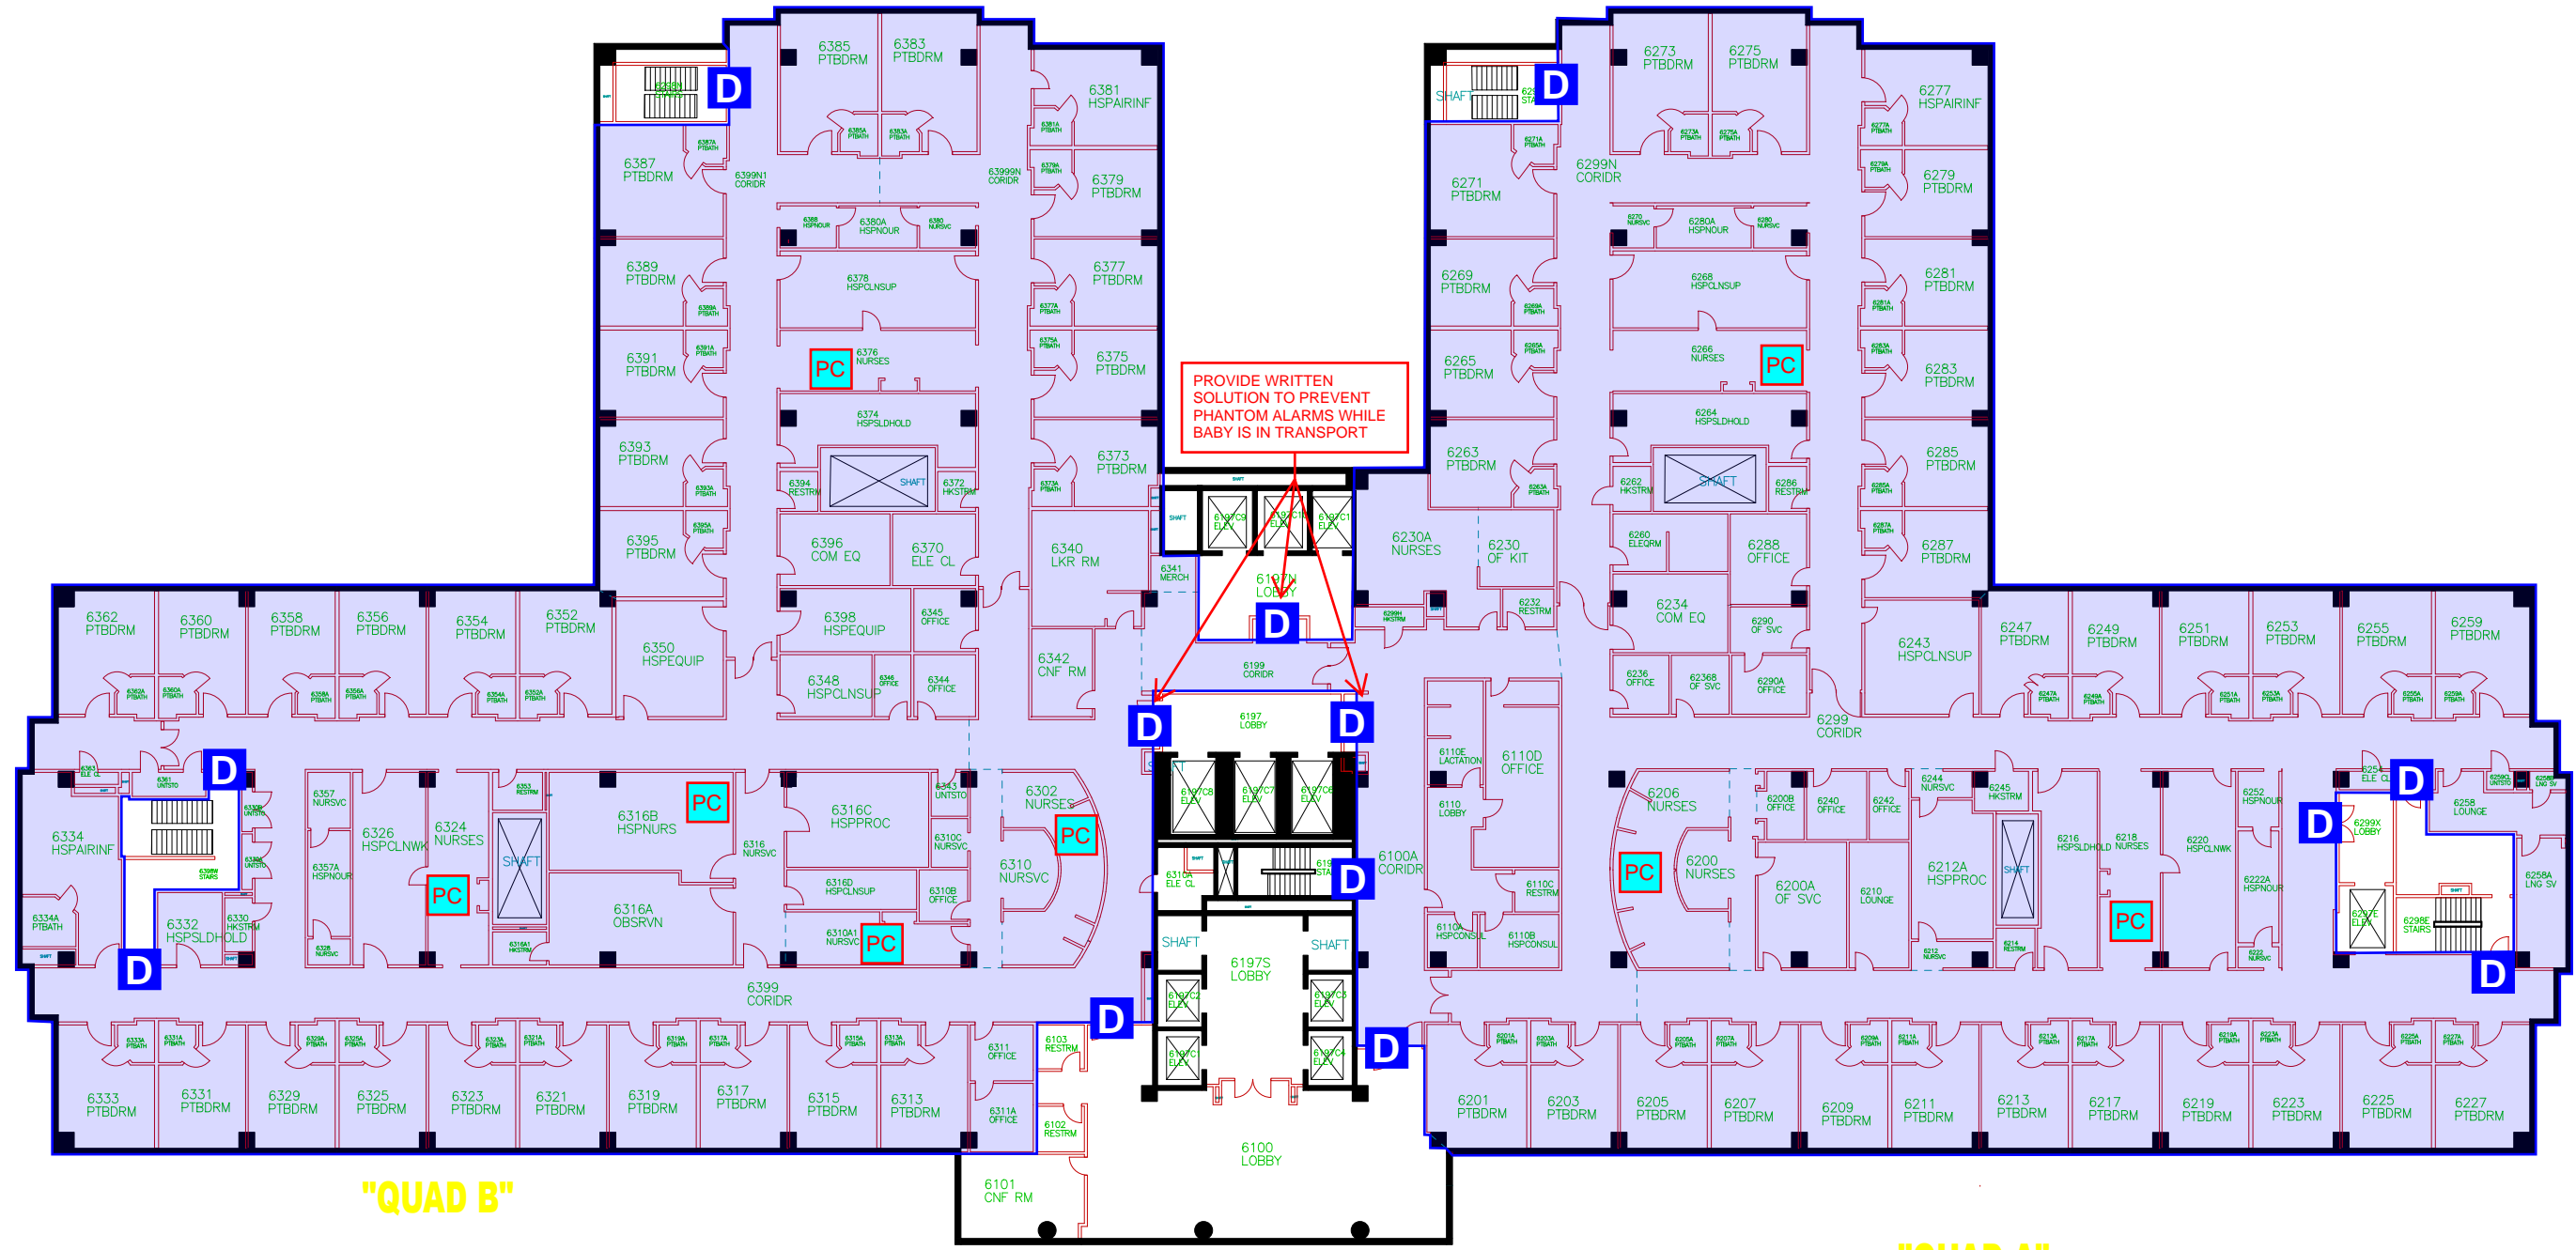

# Block 176F

3RD FLOOR

80,488.96 GSF

**IPS LEGEND**

- D SECURE DOOR W/ EXCITER
- PC CONTROL STATION PC
- WM WALL MTD. MONITOR STATION

17TH STREET SOUTH

18TH STREET SOUTH

"QUAD B"