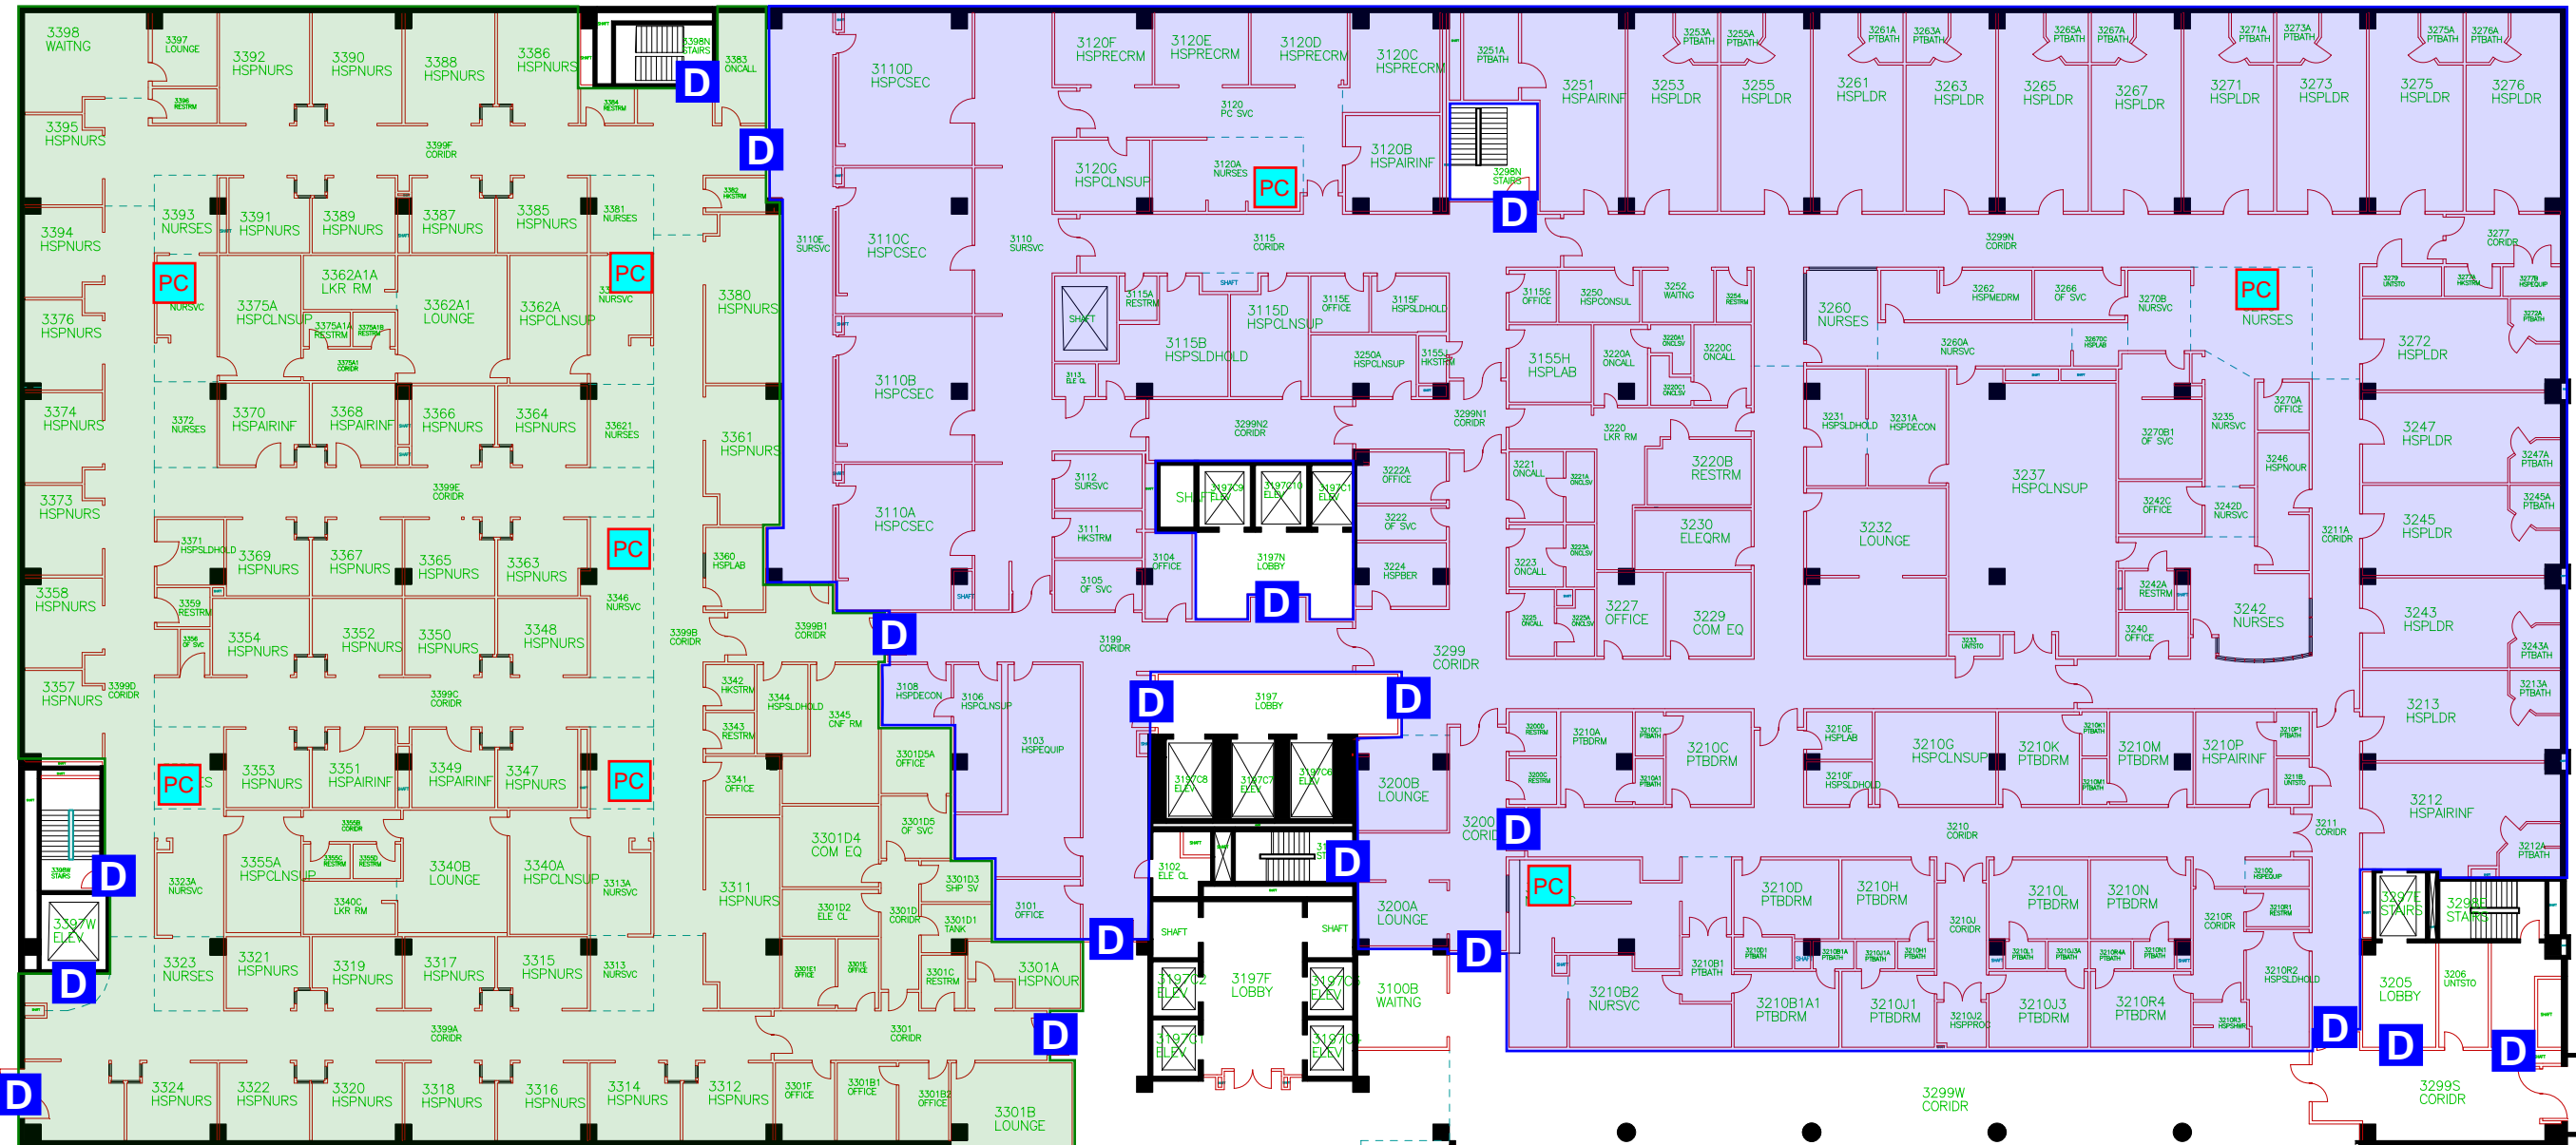

18TH STREET SOUTH

# Block 176F

2ND FLOOR

82202 GSF

**IPS LEGEND**

- D SECURE DOOR W/ EXCITER
- PC CONTROL STATION PC
- WM WALL MTD. MONITOR STATION

17TH STREET SOUTH

BRIDGE TO CHILDREN'S HOSPIT

"QUAD B"

# Block 176F

3RD FLOOR

80,488.96 GSF

**IPS LEGEND**

- D SECURE DOOR W/ EXCITER
- PC CONTROL STATION PC
- WM WALL MTD. MONITOR STATION

17TH STREET SOUTH

18TH STREET SOUTH

"QUAD B"