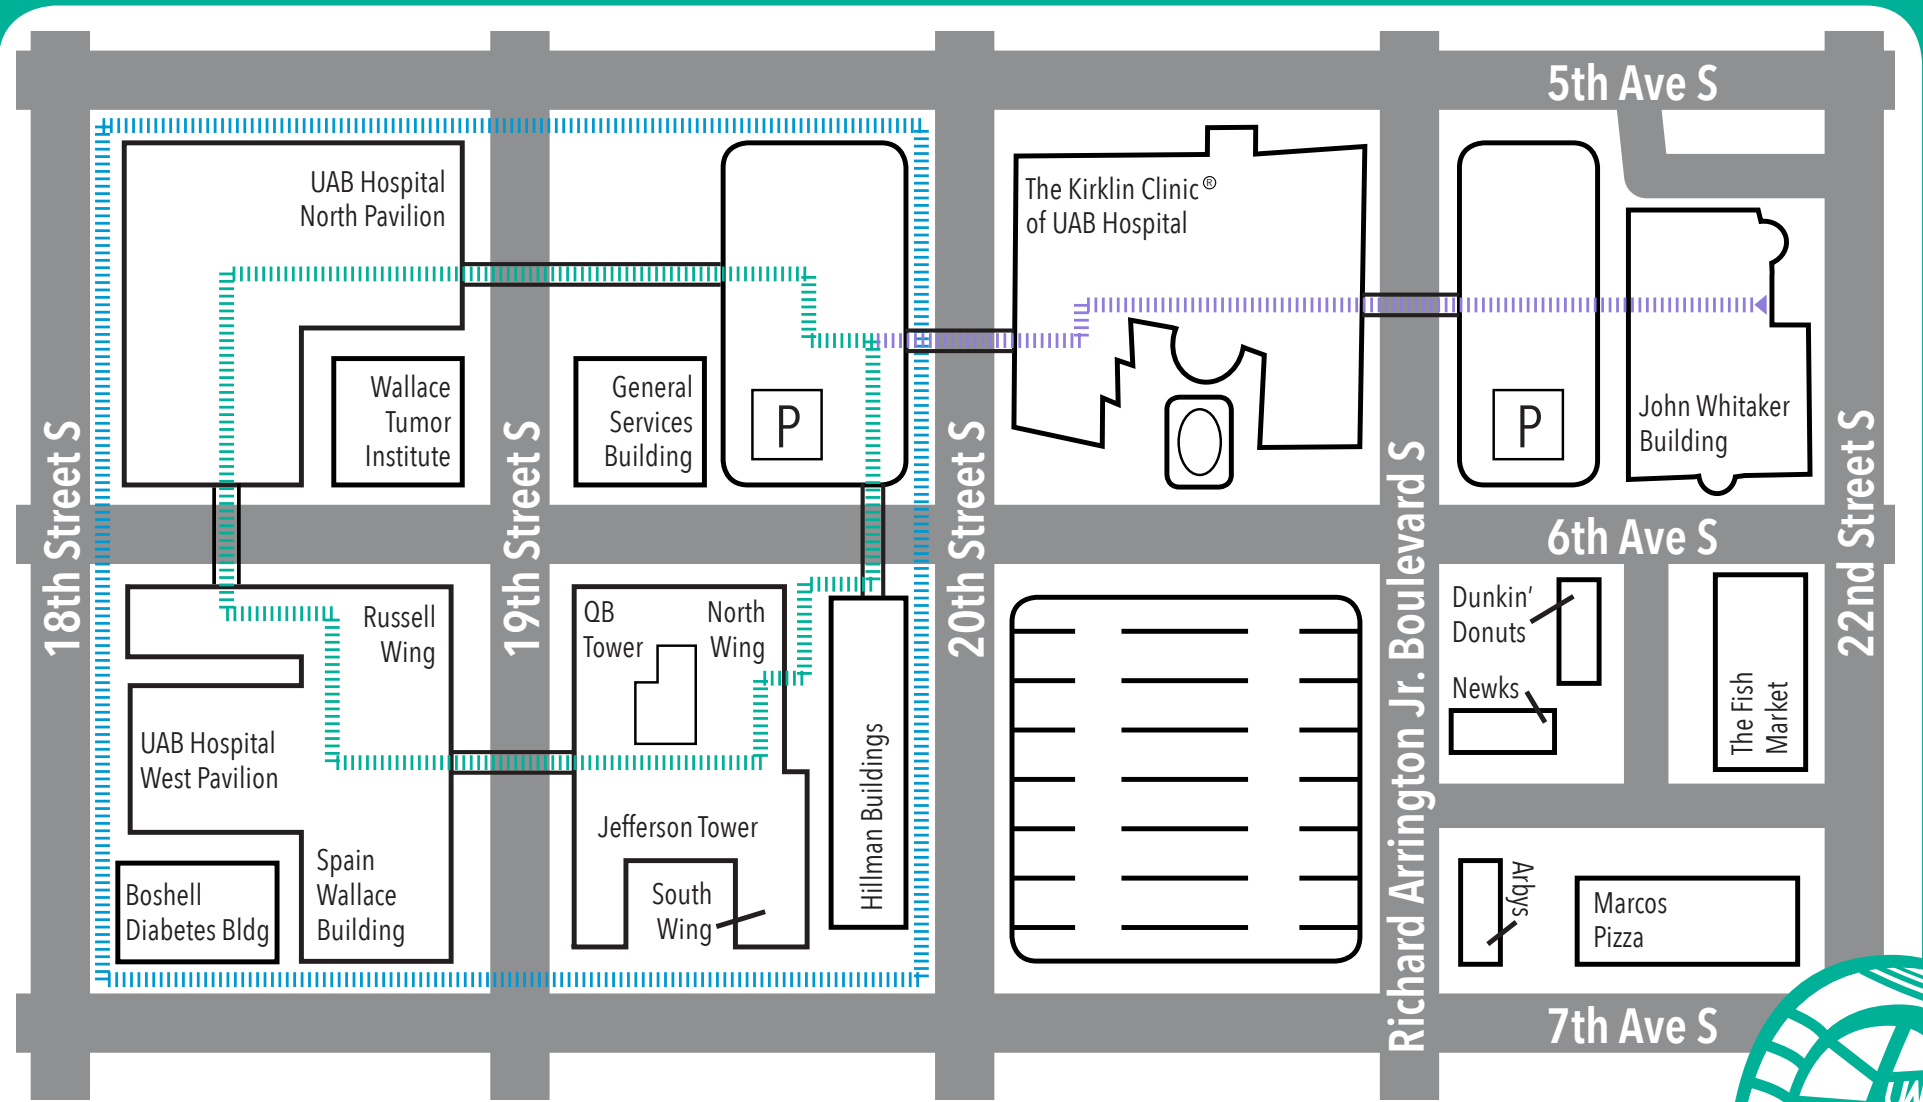

UAB WALKING TRAILS

- UAB Medicine Outdoor Trail: **0.5 miles**
- UAB Medicine Indoor Trail: **0.4 miles (5 laps=2 miles)**
- John Whitaker Extension: **.15 miles (roundtrip=0.3 miles)**
- UAB Medicine Indoor Trail + John Whitaker Extension: **1 lap=0.7 miles**