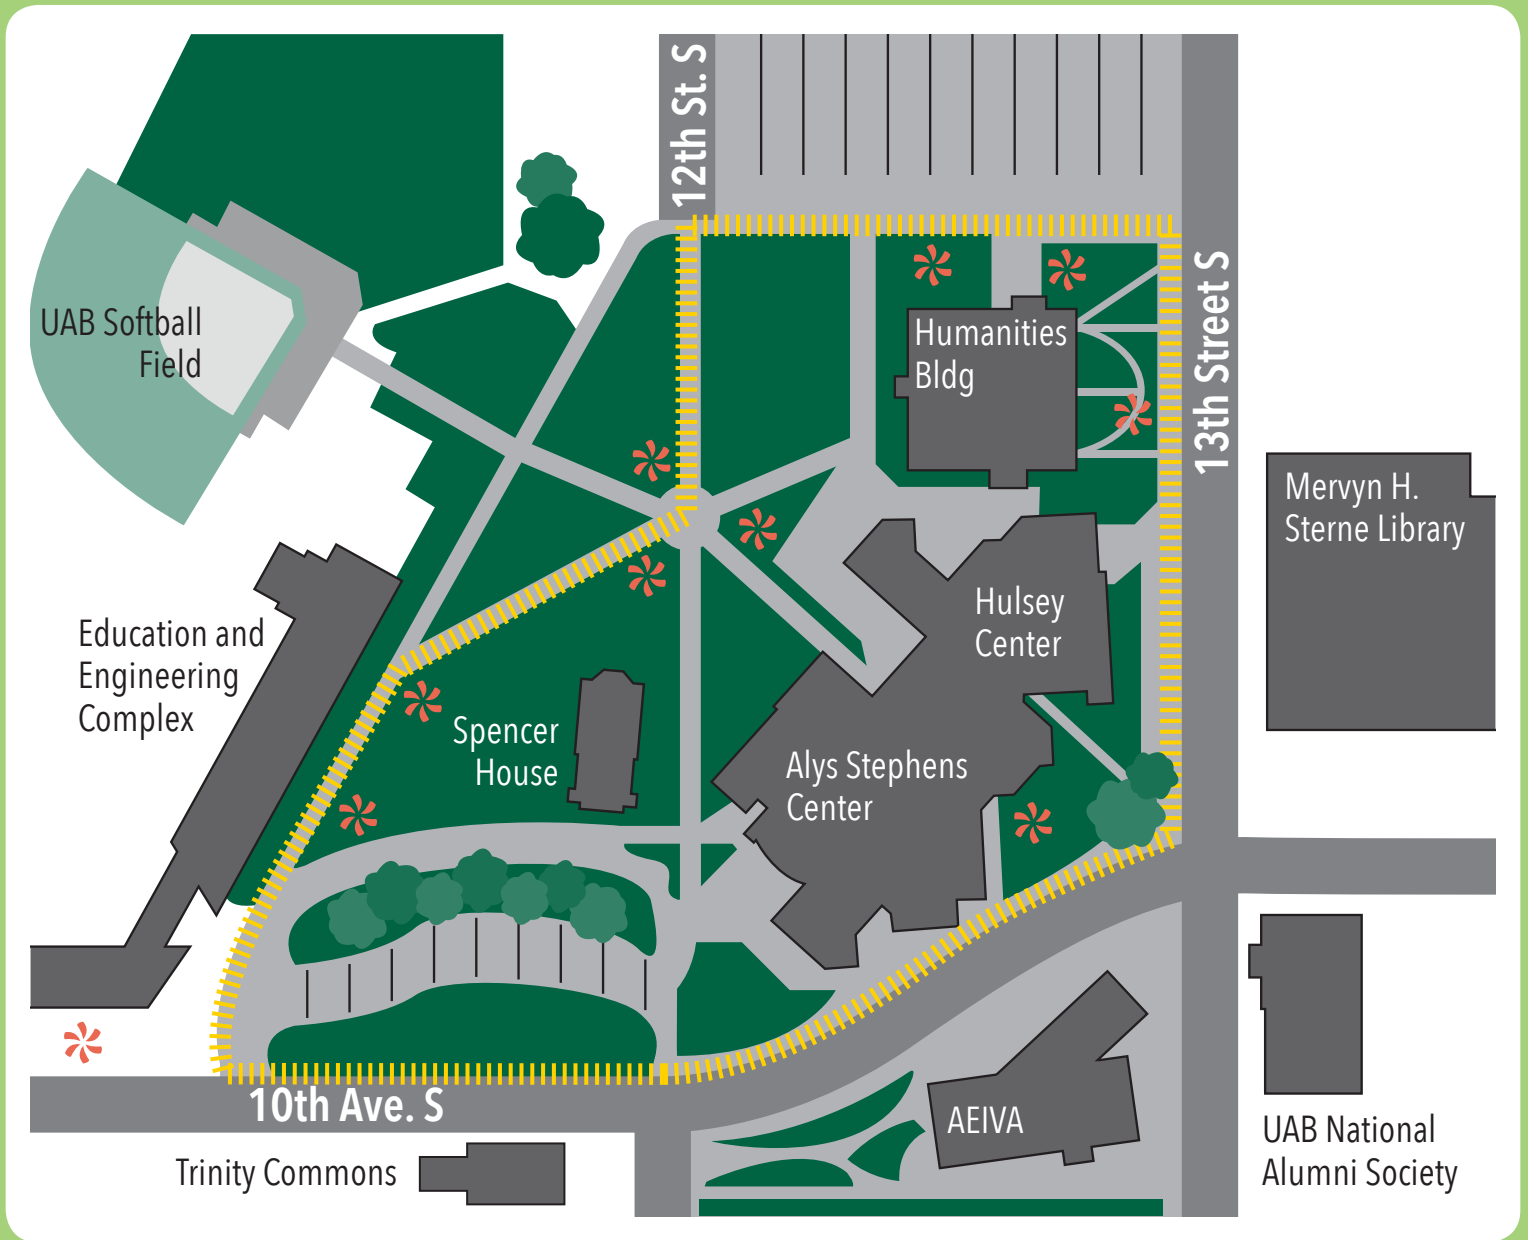

UAB OUTDOOR PUBLIC ARTS TRAIL

|||||||
UAB Arts Outdoor Trail: 0.50 miles

Public Works of Art

To access an interactive map with sculpture names and artists, visit uab.edu/walk.

UAB
EMPLOYEE WELLNESS
The University of Alabama at Birmingham

uab.edu/walk