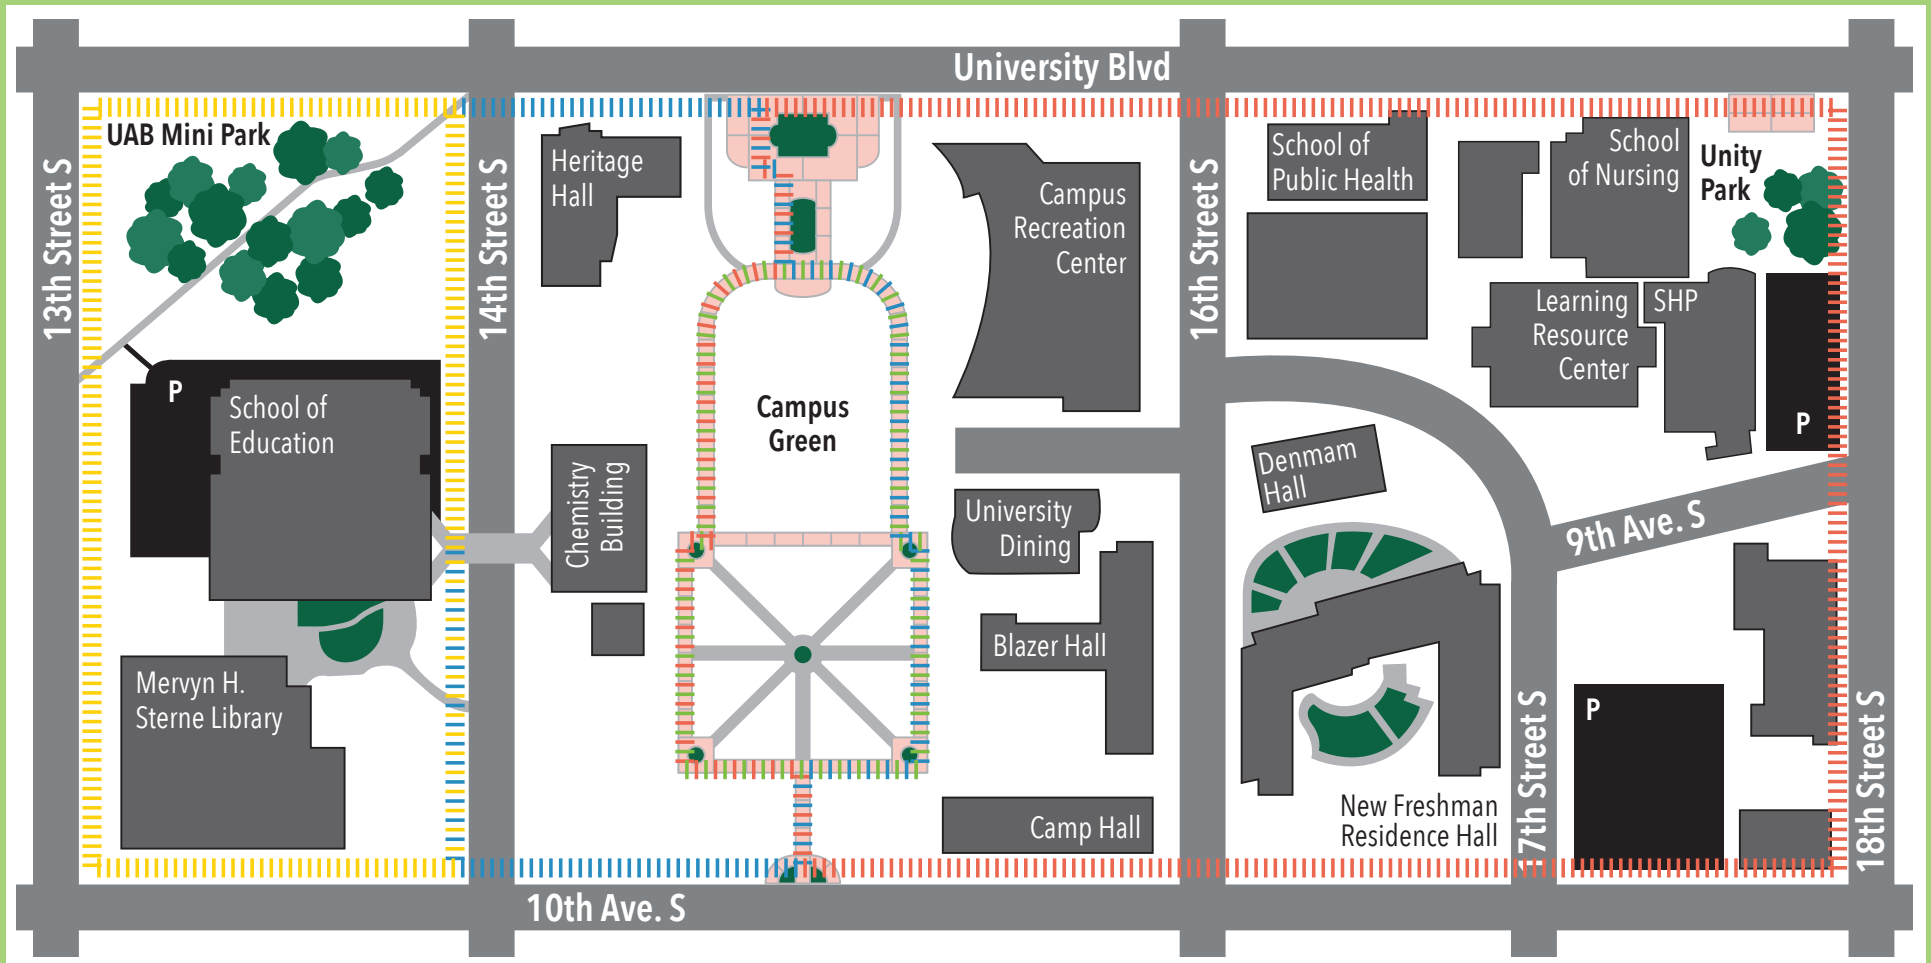

UAB CAMPUS WALKING TRAILS

-  Campus Green Trail: **1/3 mile**
-  Blazer Trail: **1 mile**
-  UAB Education Outdoor Loop: **1/2 mile (0.55)**
-  Campus Green Extension: **1/2 mile (0.52)**
-  Education Outdoor Loop + Campus Green Ext: **1 mile (0.95)**

UAB
EMPLOYEE WELLNESS
The University of Alabama at Birmingham

uab.edu/walk