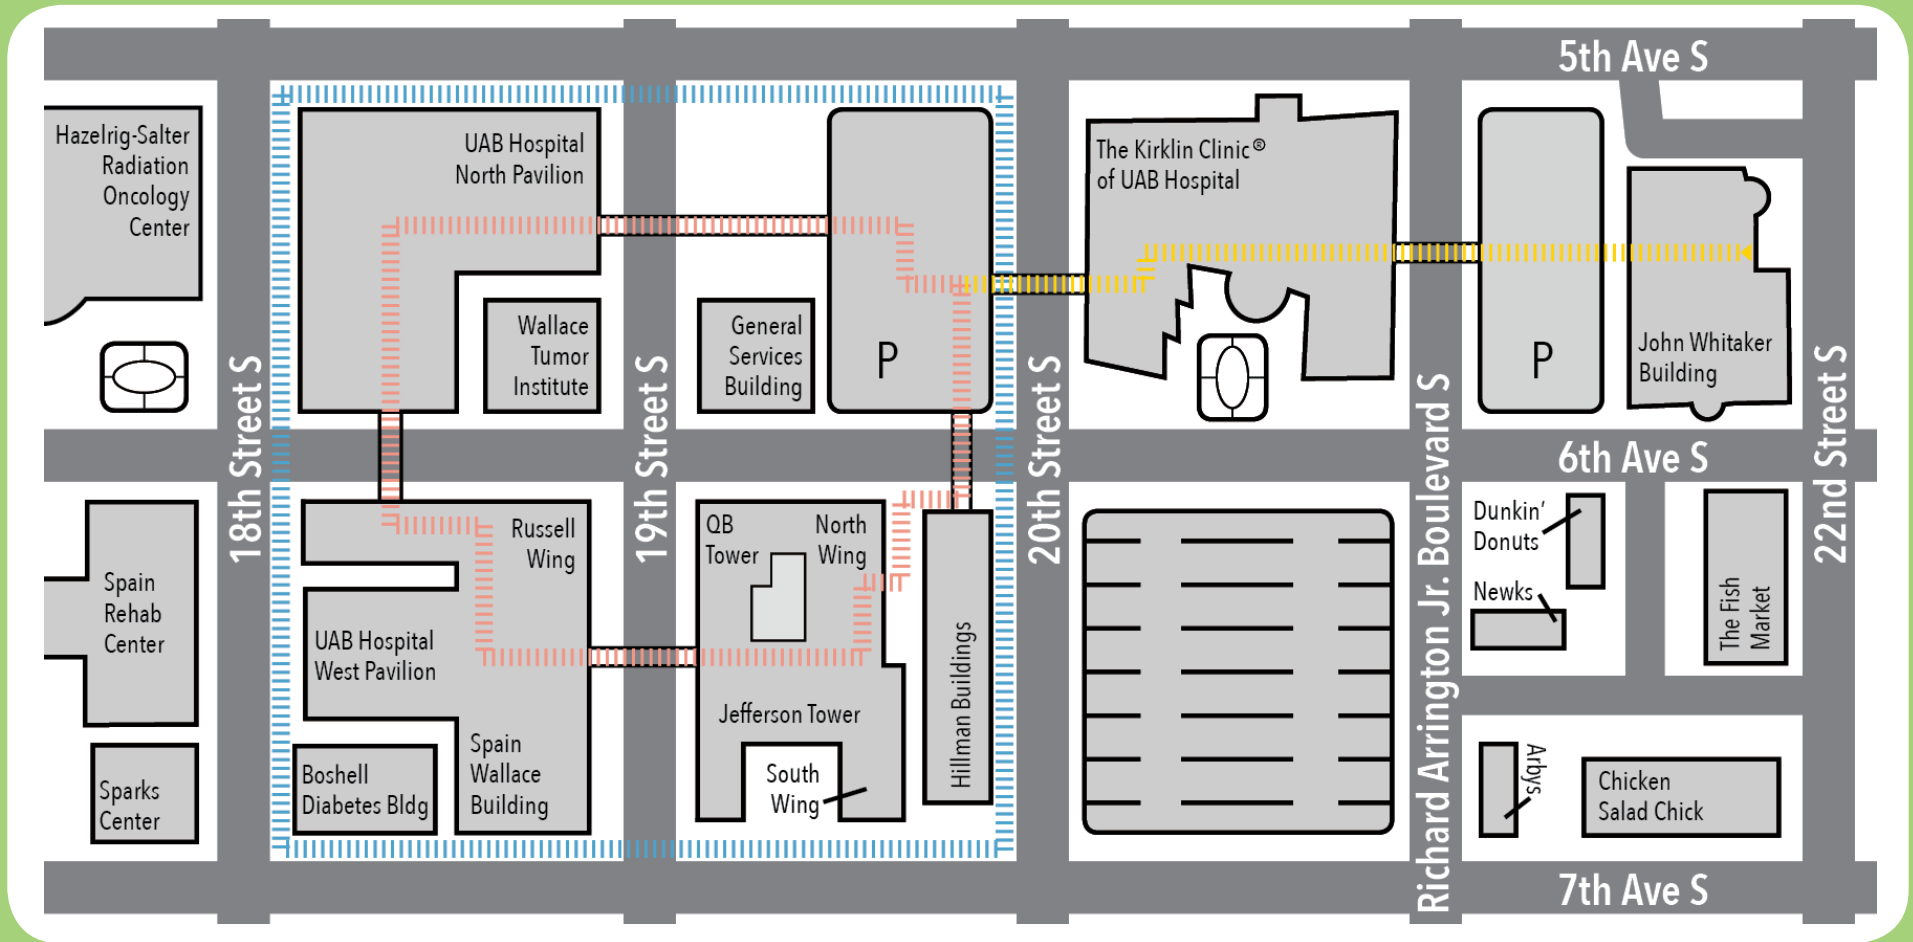

UAB MEDICINE WALKING TRAILS

-  UAB Medicine Outdoor Trail: **0.5 miles**
-  UAB Medicine Indoor Trail: **0.4 miles (5 laps=2 mi)**
-  Whitaker Extension: **0.15 miles (roundtrip=0.3 mi)**
-  UAB Med Indoor Trail + Whitaker Ext: **0.7 miles**