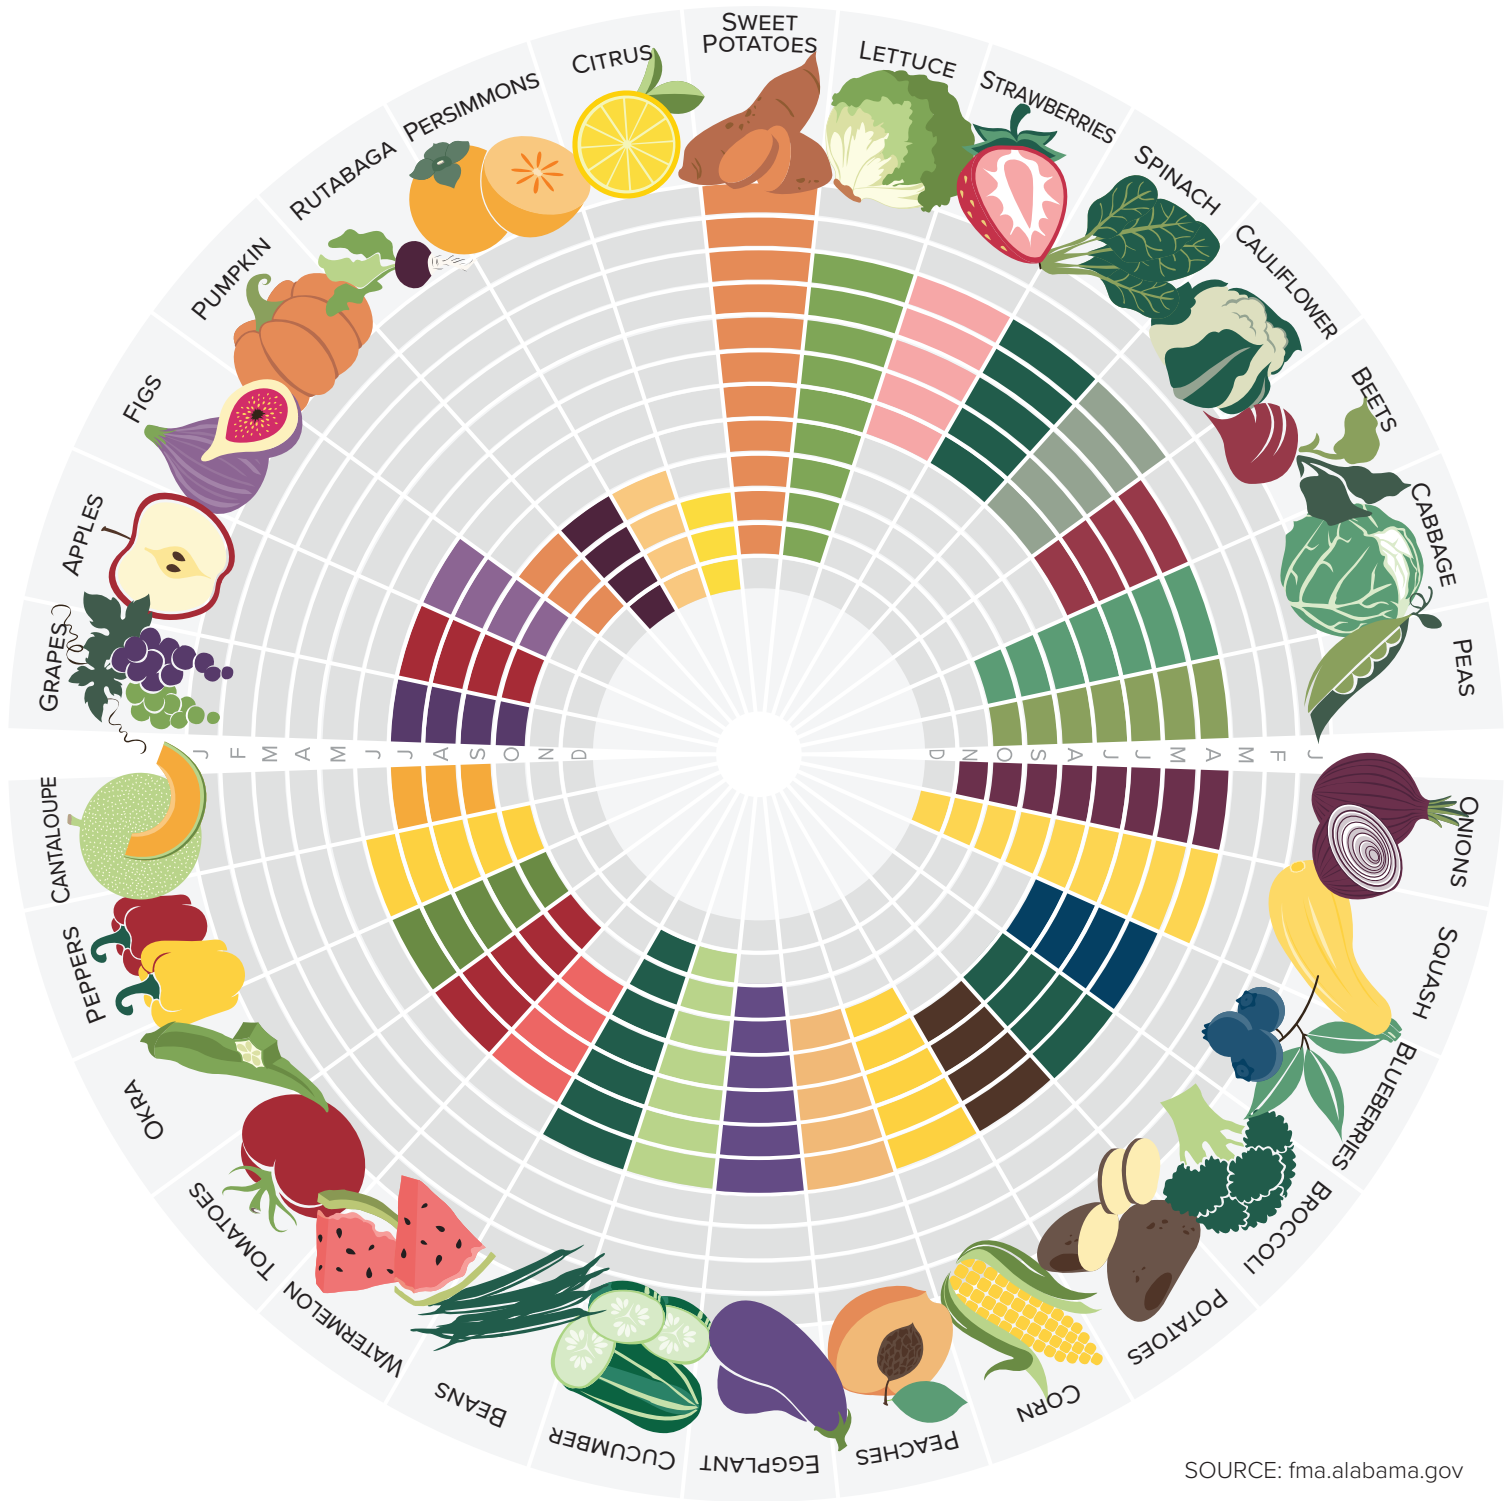

FARM STAND at UAB

What's in Season

SOURCE: fma.alabama.gov

For seasonal recipes and Farm Stand at UAB dates and locations, visit uab.edu/farmstand

UAB
EMPLOYEE WELLNESS
The University of Alabama at Birmingham