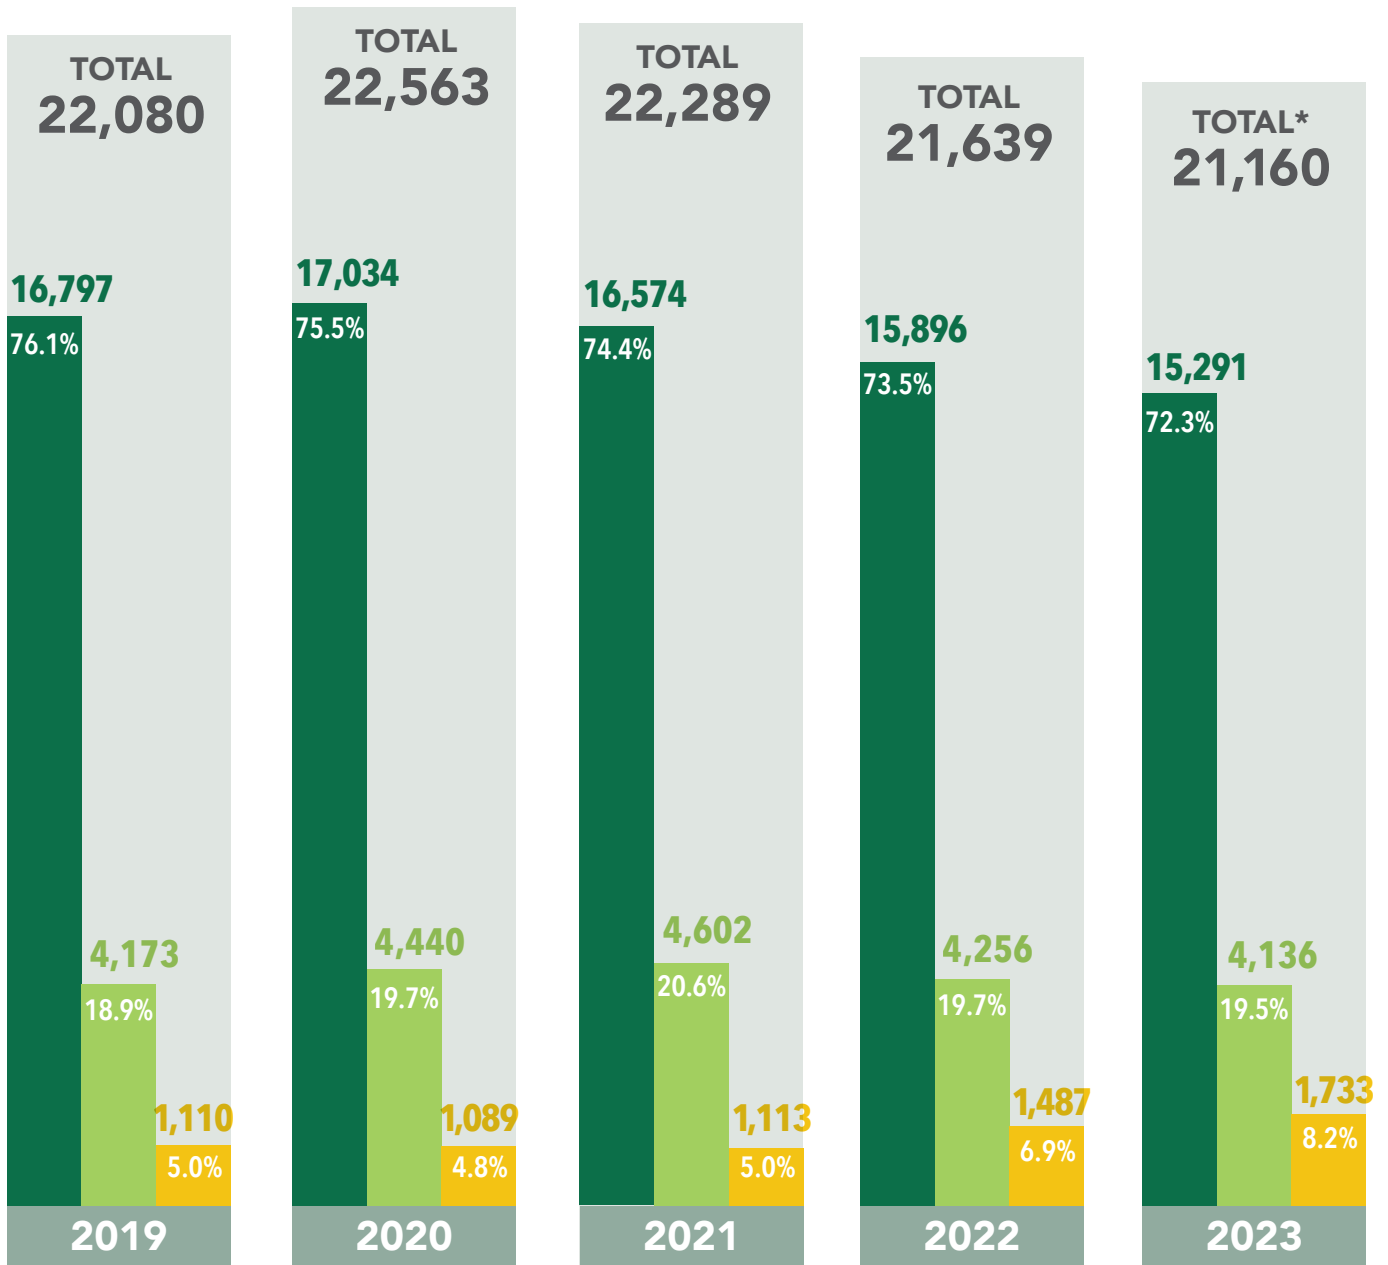

2023

FALL SEMESTER

Five-Year Enrollment by Source

2019-2023 FALL SEMESTERS

● ALABAMA ● OTHER U.S. STATES** ● OTHER COUNTRIES***

*Does not include 1,505 full-time advanced professionals.

**Includes U.S. Territories and Overseas Military Addresses.

***Includes U.S. Citizens sourced from outside the United States.

Source: UAB Institutional Effectiveness and Analysis