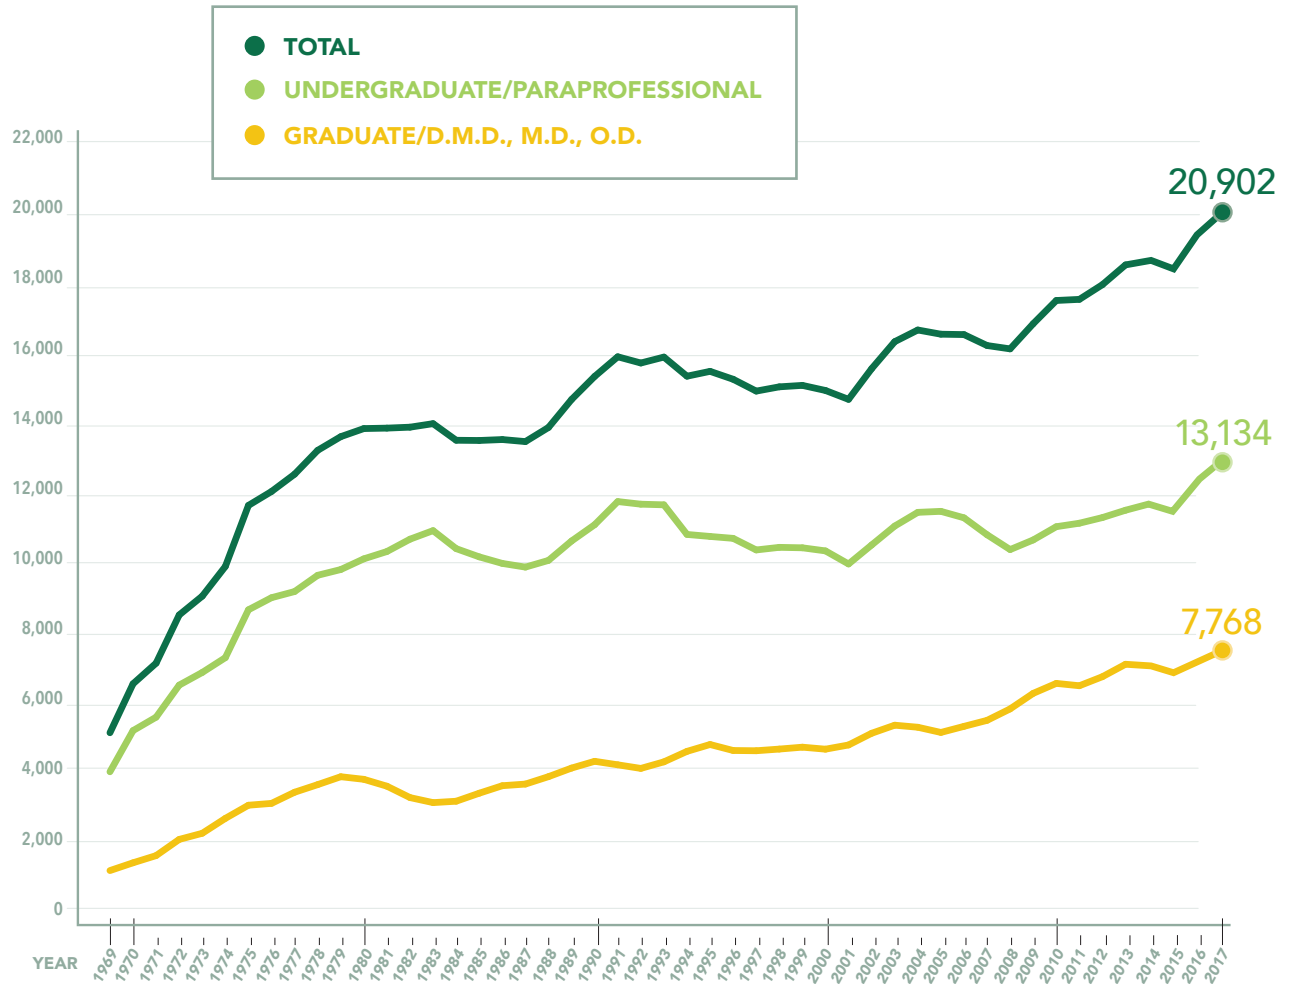

# UAB HEADCOUNT ENROLLMENT REPORT

## FALL 1969–FALL 2017

NOTE: Beginning in Fall 1993, figures include students enrolled off campus.

SOURCE: UAB Institutional Effectiveness and Analysis