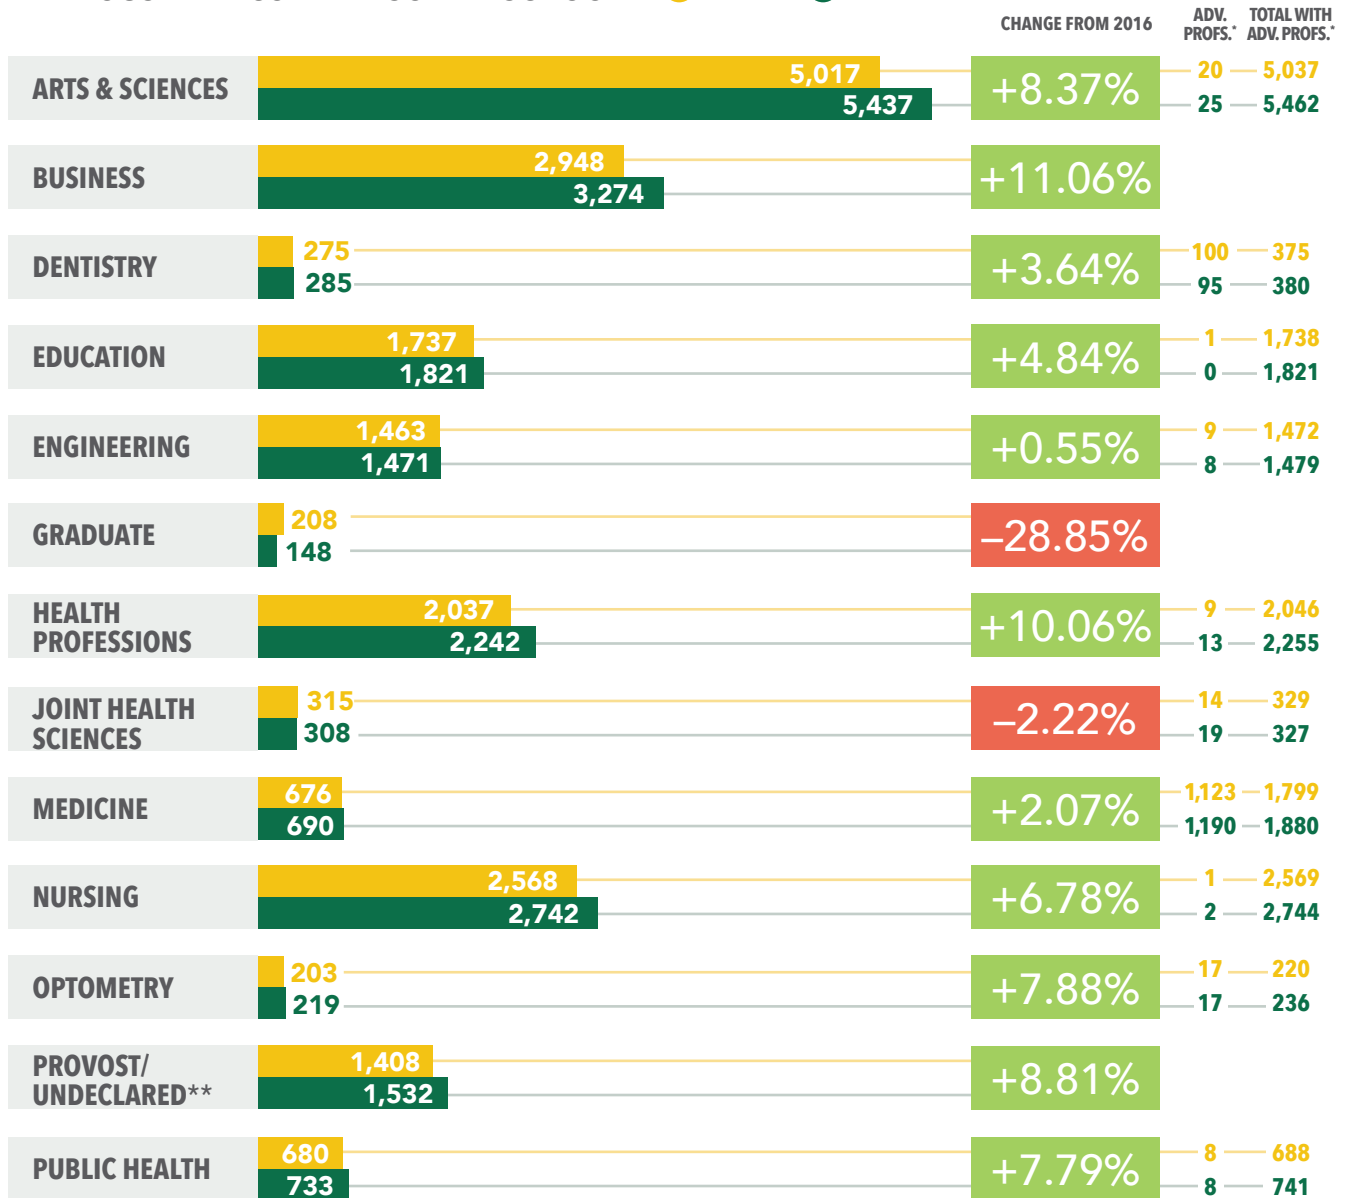

# UAB PREVIOUS YEAR COMPARISON BY SCHOOL

FALL 2017

## PREVIOUS YEAR COMPARISON BY SCHOOL ● 2016 ● 2017

\* Advanced Professionals are interns, residents, and postdoctoral fellows who are here at UAB to participate in specialized training beyond their academic or professional degrees. They are not included in the official totals for reporting.

\*\* 2016 and 2017 Provost numbers includes undeclared majors previously reported under CAS, now listed under Provost.