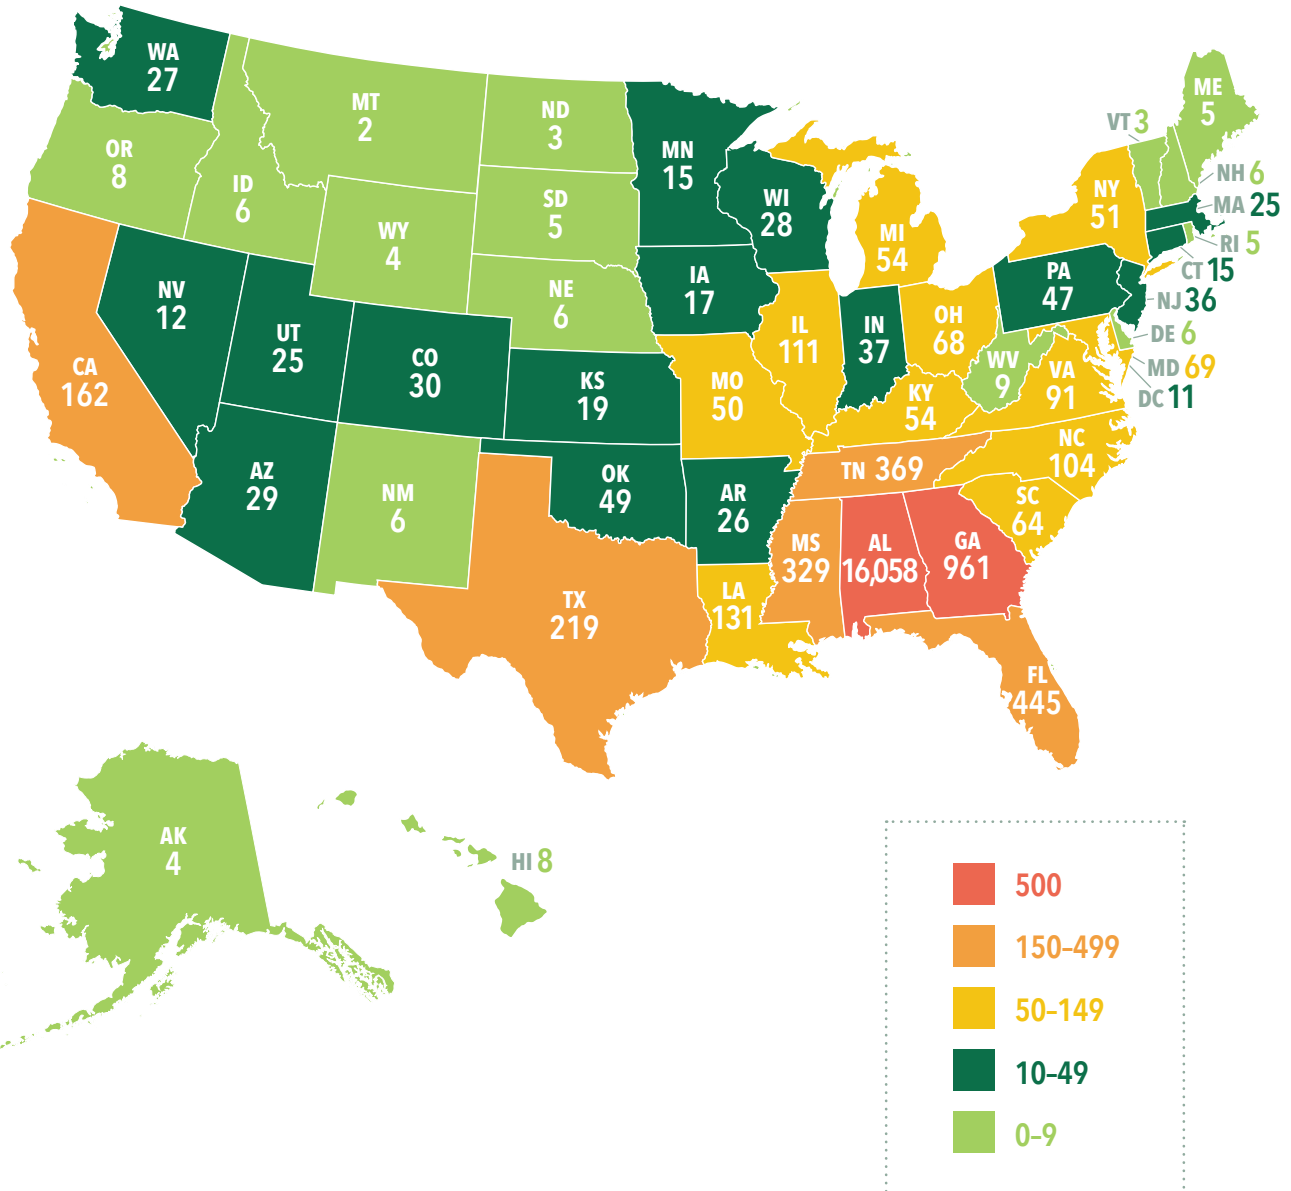

UAB ENROLLMENT BY STUDENT SOURCE

U.S. STATES

FALL 2017

SOURCE: UAB Institutional Effectiveness and Analysis