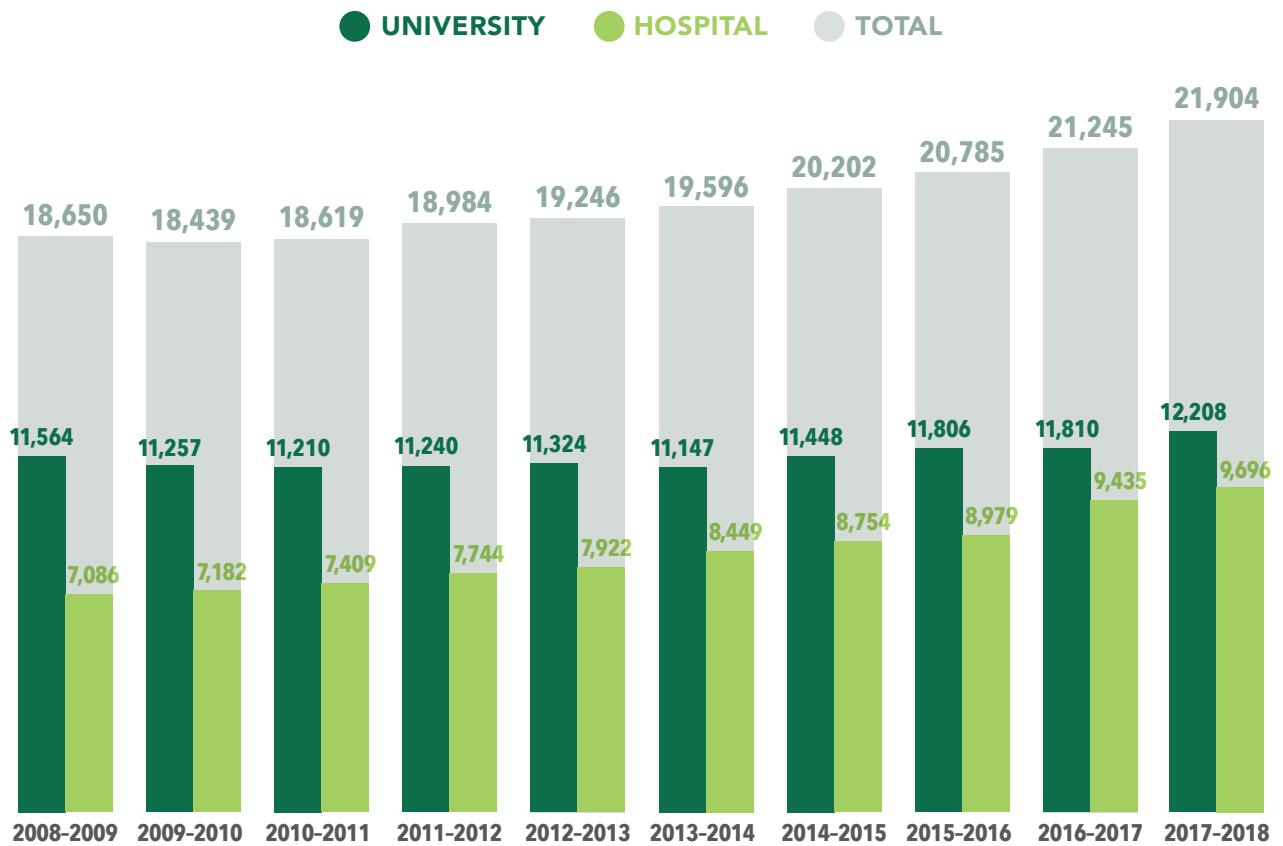

UAB WORK FORCE BY AREA

2008–2009 THROUGH 2017–2018

SOURCE: UAB Office of Human Resource Management Data Systems, data as of October 1 of each year.