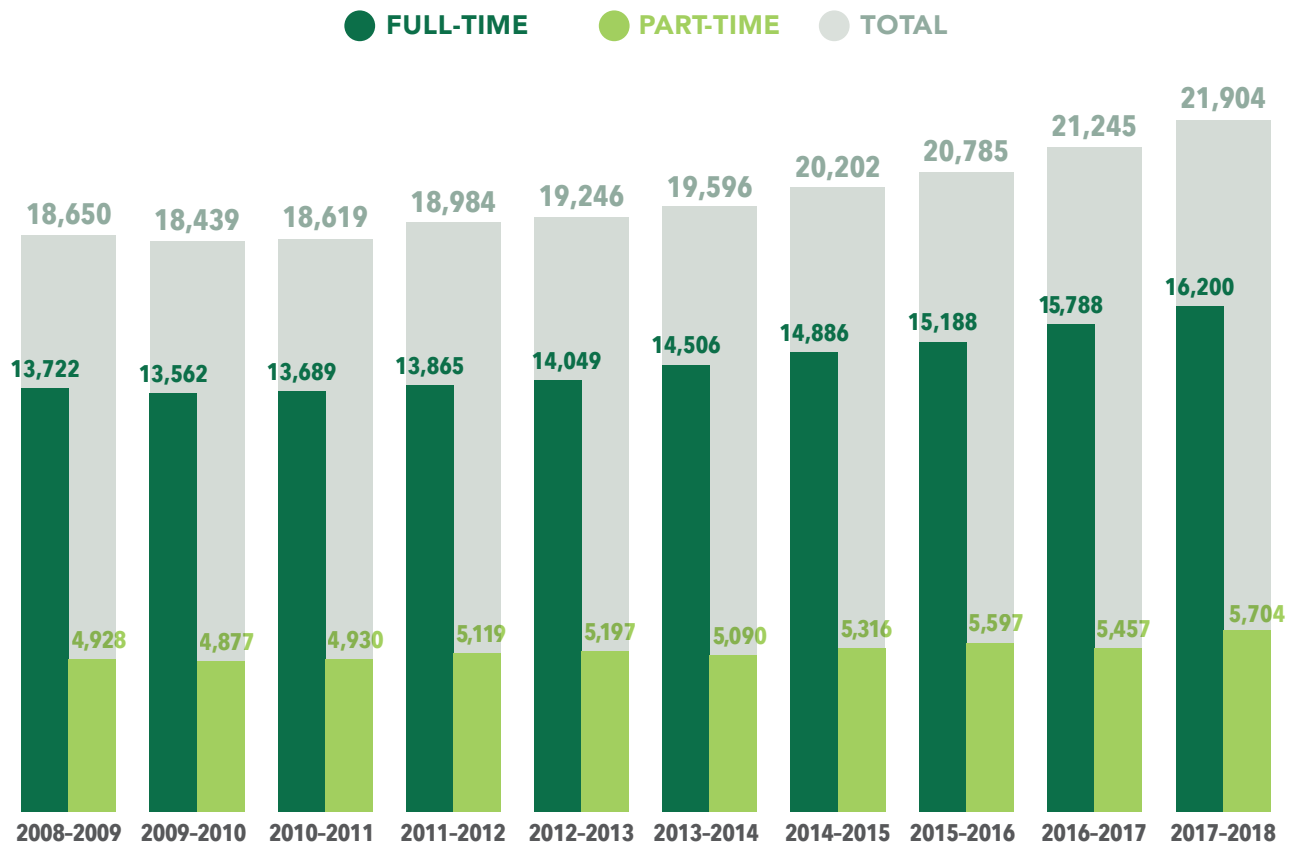

UAB WORK FORCE BY STATUS

2008–2009 THROUGH 2017–2018

SOURCE: UAB Office of Human Resource Management Data Systems, data as of October 1 of each year.