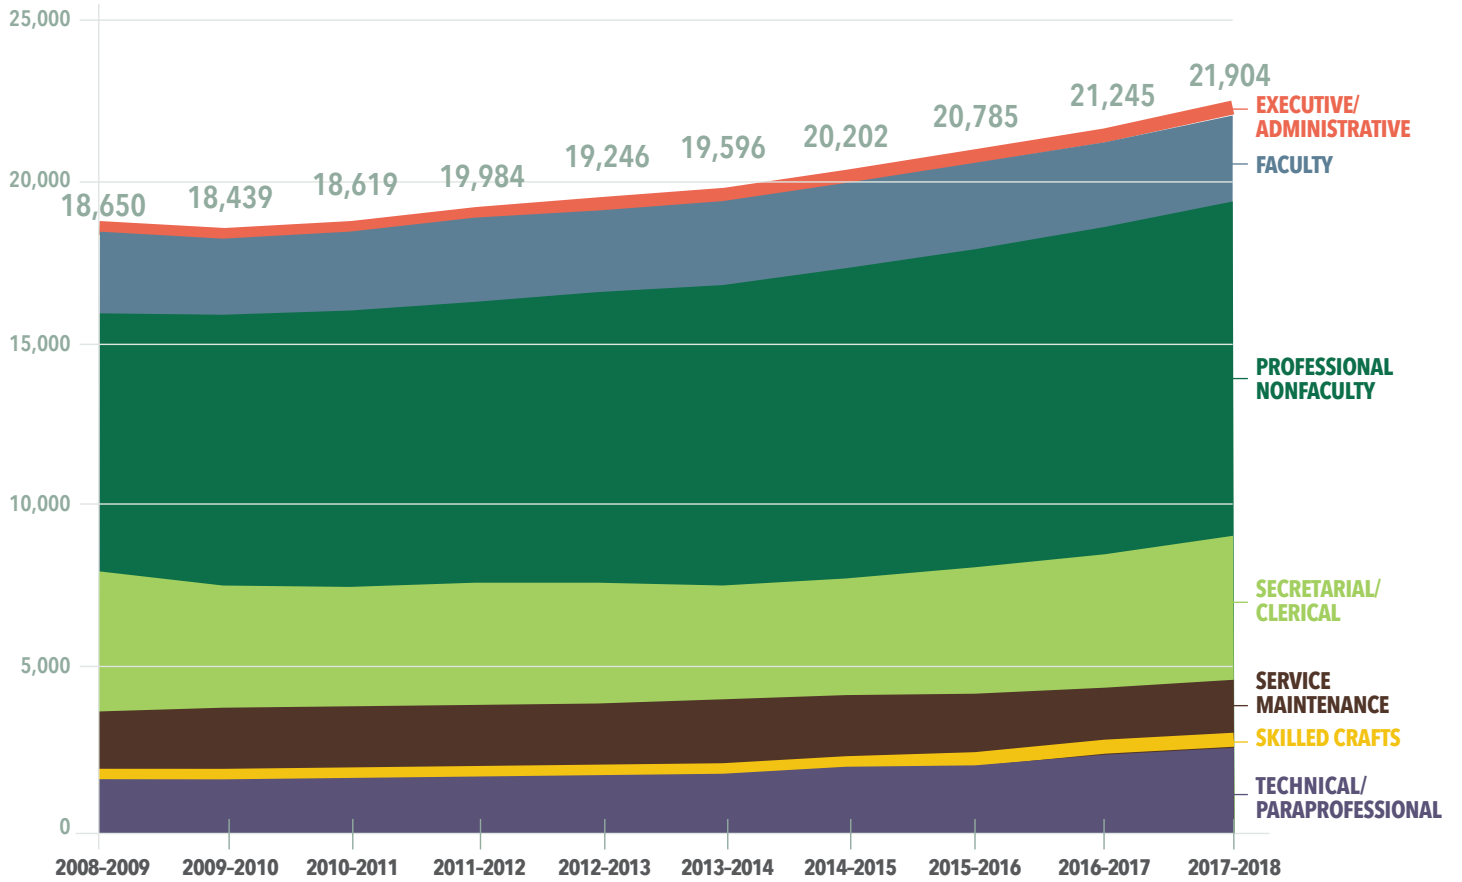

UAB WORK FORCE BY EEO CATEGORY

2008–2009 THROUGH 2017–2018

SOURCE: UAB Office of Human Resource Management Data Systems, data as of October 1 of each year.