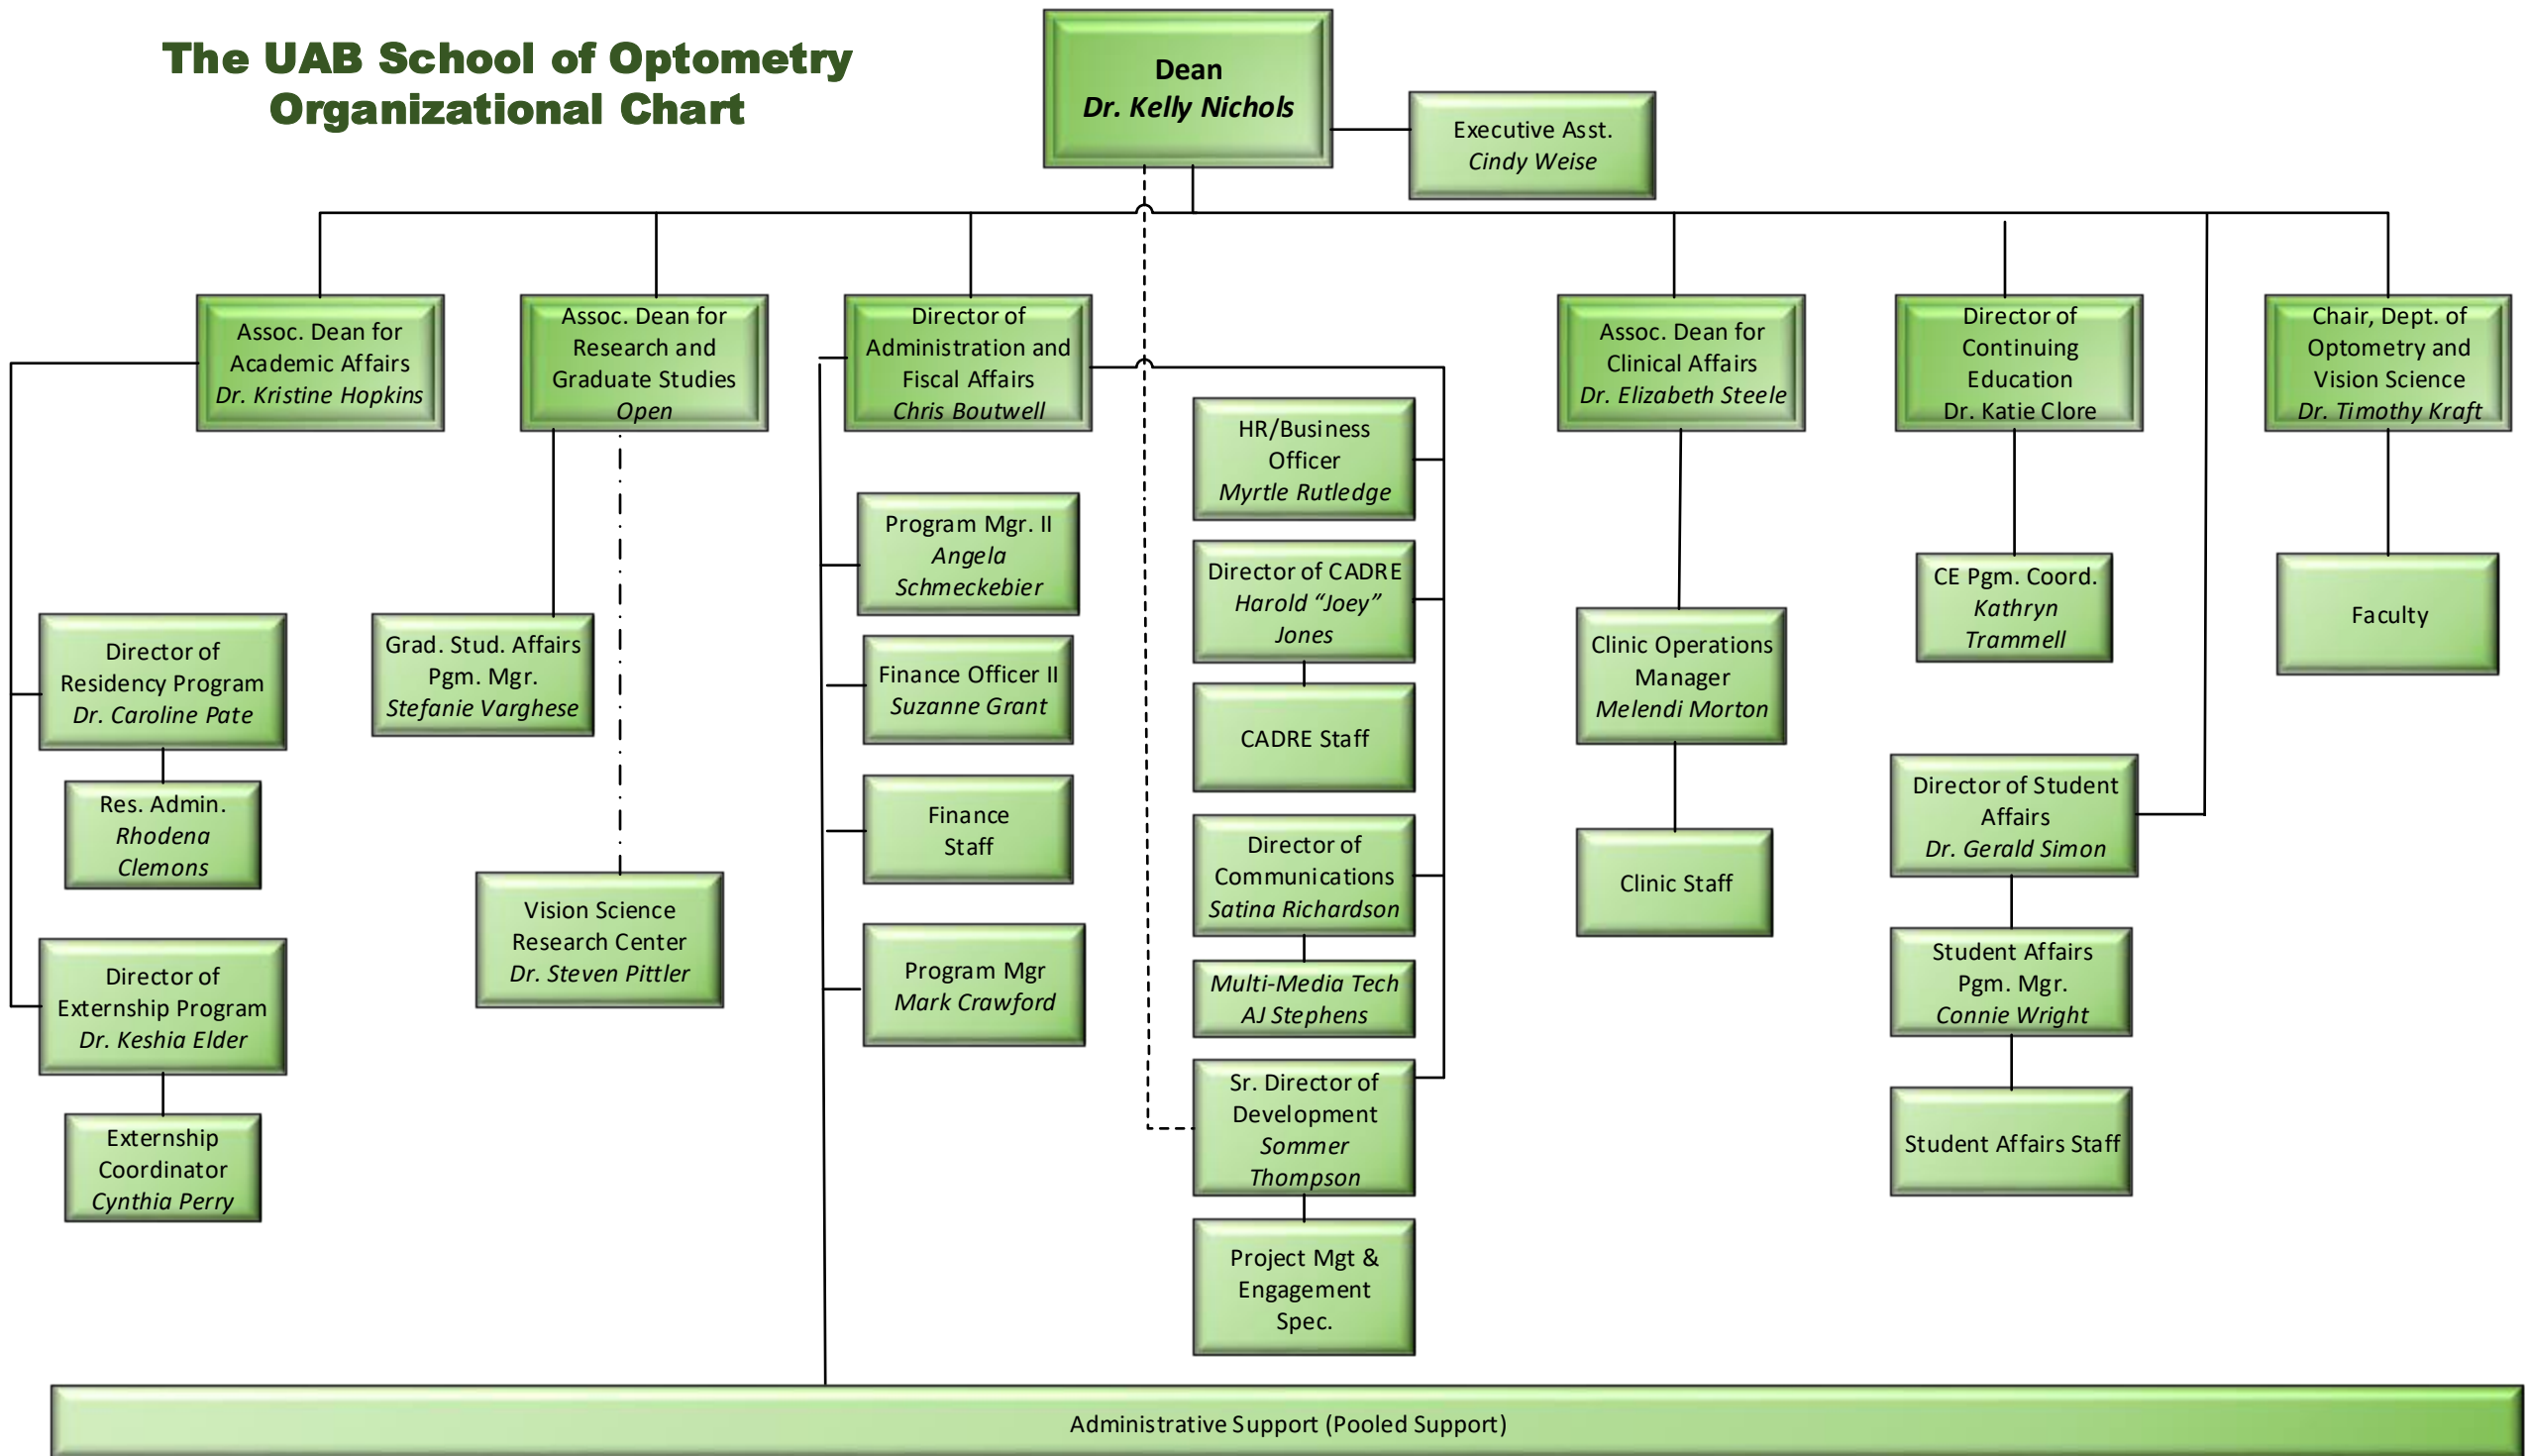

# The UAB School of Optometry Organizational Chart

Administrative Support (Pooled Support)