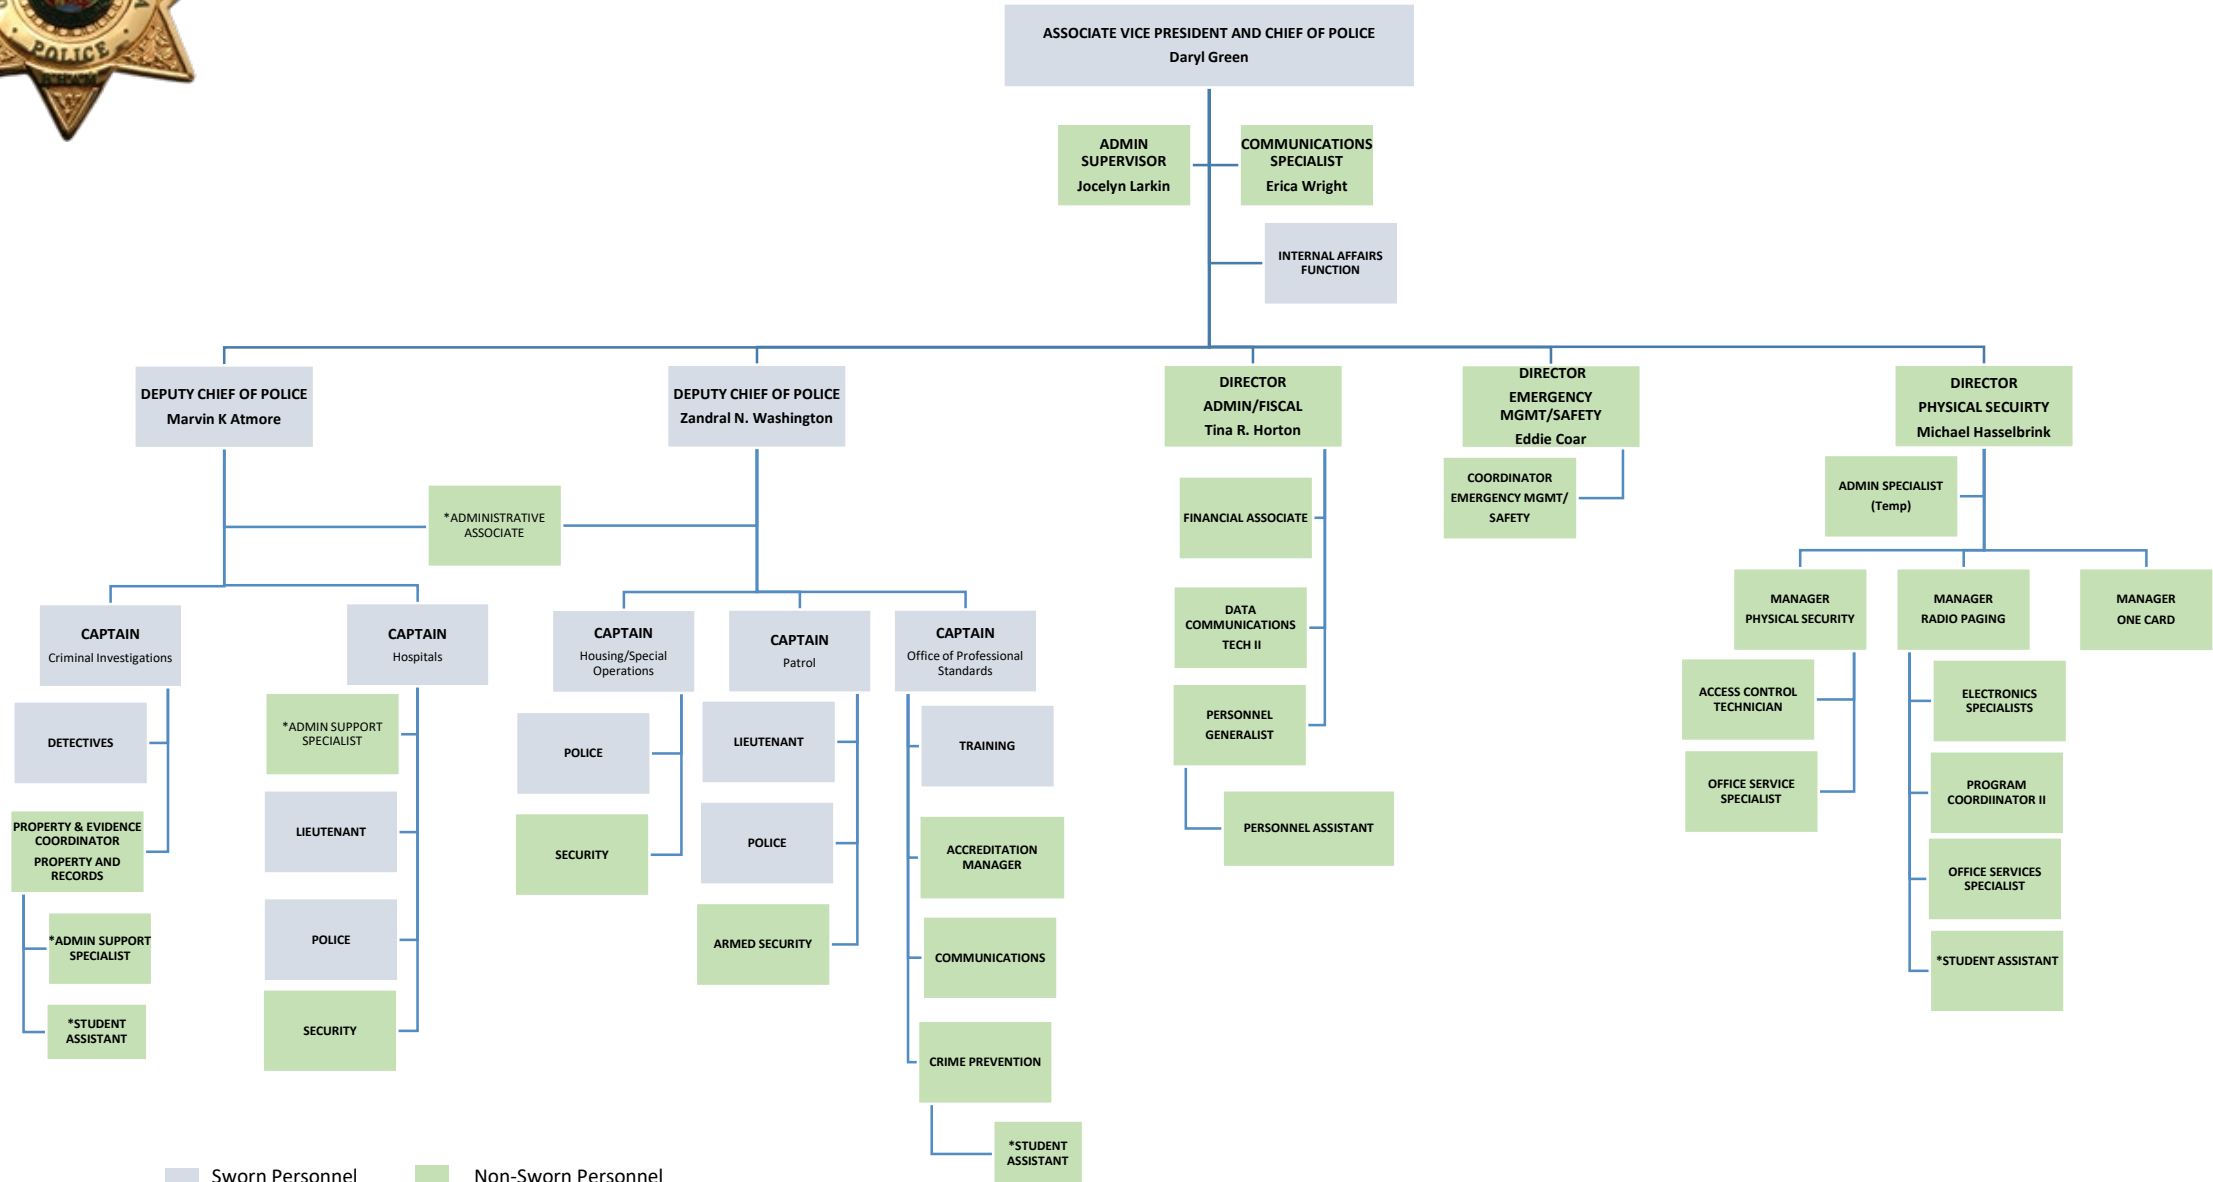

The University Of Alabama At Birmingham Police and Public Safety Department

Sworn Personnel
 Non-Sworn Personnel

*Reports to Administrative Supervisor