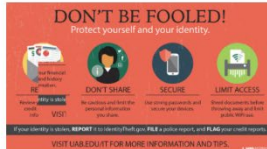

UAB IT's [information security awareness page](#) gives you practical tips and guidance on UAB policies.

The video library contains short videos with practical advice for staying secure.

UAB INFORMATION TECHNOLOGY
Knowledge that will change your world
uab.edu/IT

DATA REDUCTION

Data Reduction

There's even a [security awareness toolkit](#) so you can help spread the word!

Digital and printable resources for you and your office to use. Includes images, animated gifs, flyers, etc. Great to display on digital signage, share on social media, or print to hand in offices.

Choose a filter below to view all material related to that topic.

All | Identity Management | Online Security | Phishing | Data Protection | Video

Personal Information

Digital Signage
Social Media
Print - Landscape
Print - Portrait

Emailing Sensitive Info

Digital Signage
Gif
Social Media

Don't Be Fooled

Digital Signage
Social Media
Print - Landscape
Print - Portrait

Sending PHI

Digital Signage
Social Media
Gif

Travel Tips

Travel Tips | Video