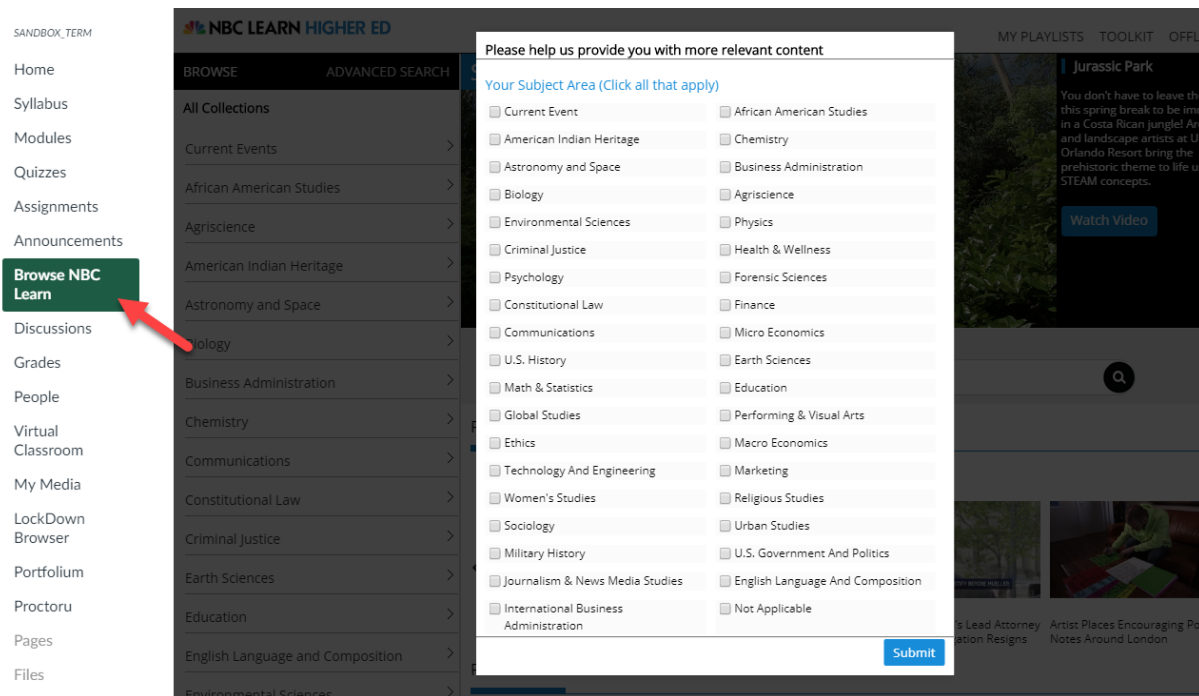

Instructional Design & Support **UAB** **SHP**

Tuesday Tip

NBC Learn

In need of engaging video content for your courses? Use the **Browse NBC Learn** tab while in any Canvas course OR explore NBC Learn videos outside of Canvas. For all of the info you need on accessing NBC Learn and embedding these video resources into your course, visit this [eLearning webpage](#).