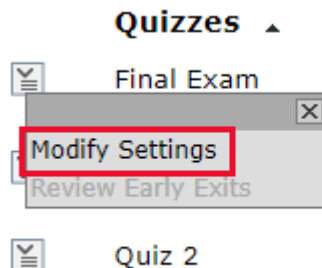

- Find the exam name. Click the dropdown arrow, and then click Modify Settings.