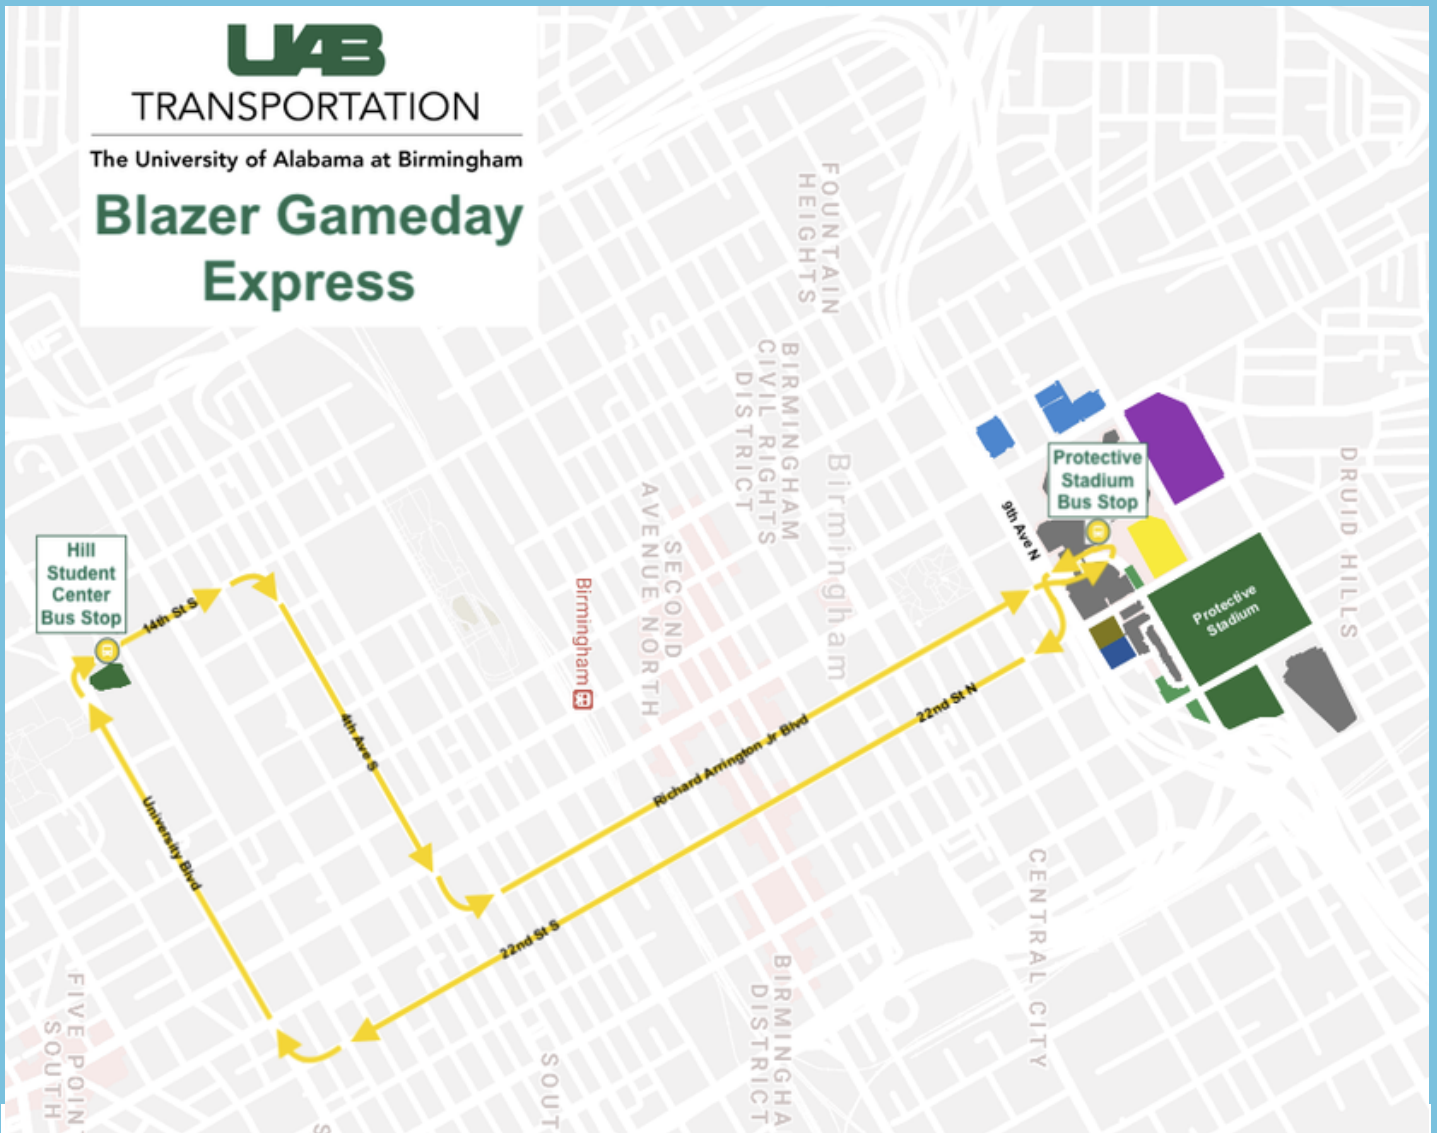

## Blazer Gameday Express

The Blazer Express shuttle services from the Hill Student Center will be available during the 2022 season. The shuttle service is complimentary and available to UAB students and the public.

The Blazer Express shuttles depart UAB's campus from the Hill Student Center beginning four hours prior to kickoff and drop fans off in the bus loop adjacent to the BJCC Exhibition Hall on Richard Arrington Jr. Blvd.

The Blazer Express offers the DoubleMap app to provide real-time information on the location of the bus and the estimated time until the next bus arrives at a particular stop. Follow the steps below to begin following the buses in real-time:

1. Download the DoubleMap app from the Apple App Store or Google Play.
2. Select the University of Alabama at Birmingham from the list.
3. Follow the bus in real-time.