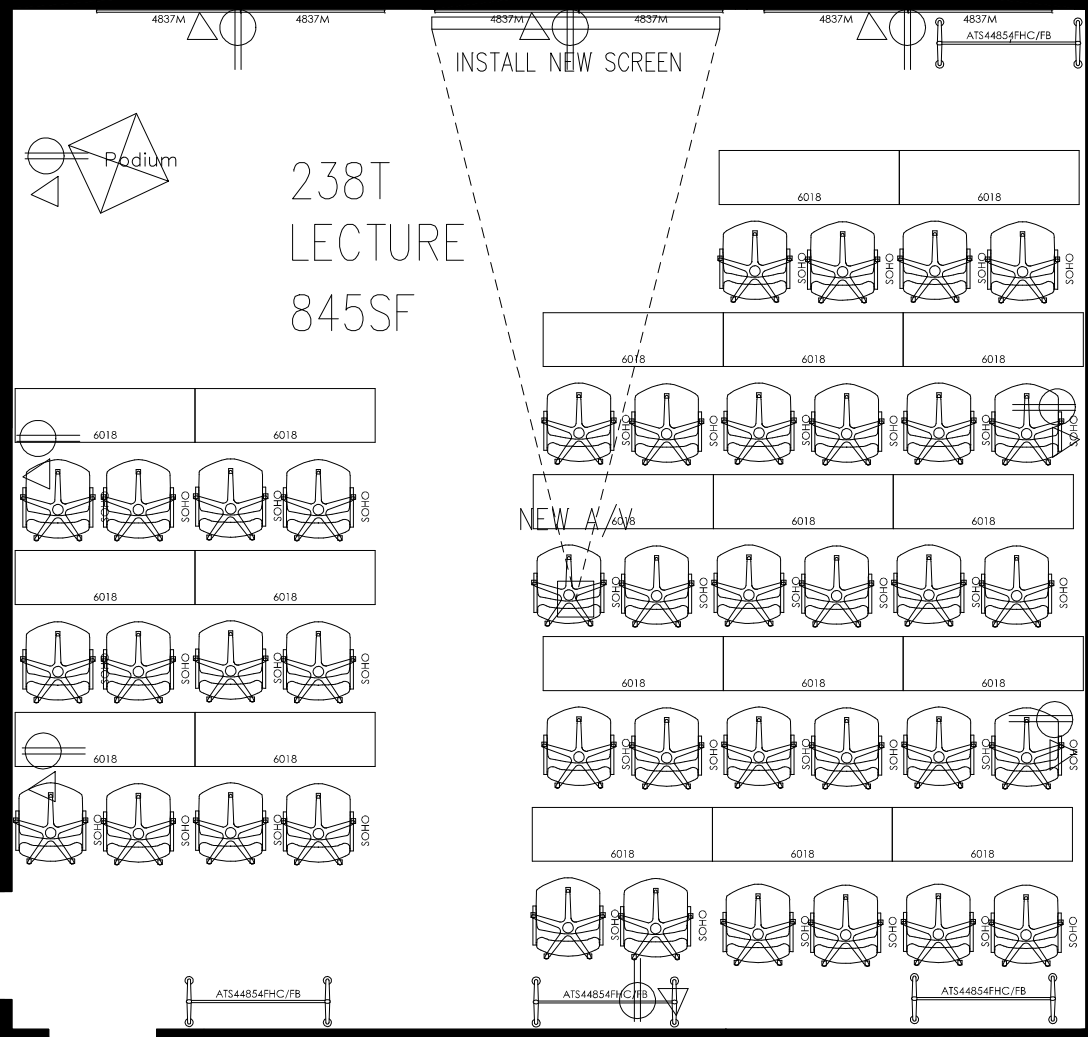

UNGE
DMIC
9sf

238T
LECTURE
845SF

INSTALL NEW SCREEN

238S
CLUBSV

298E
STAIRS
BDG SP

ANGLE
MIC
sf

NEW A/V
238T
LECTURE
845SF

238S
CLLBSV

298E
STAIRS
BDG SP
181sf