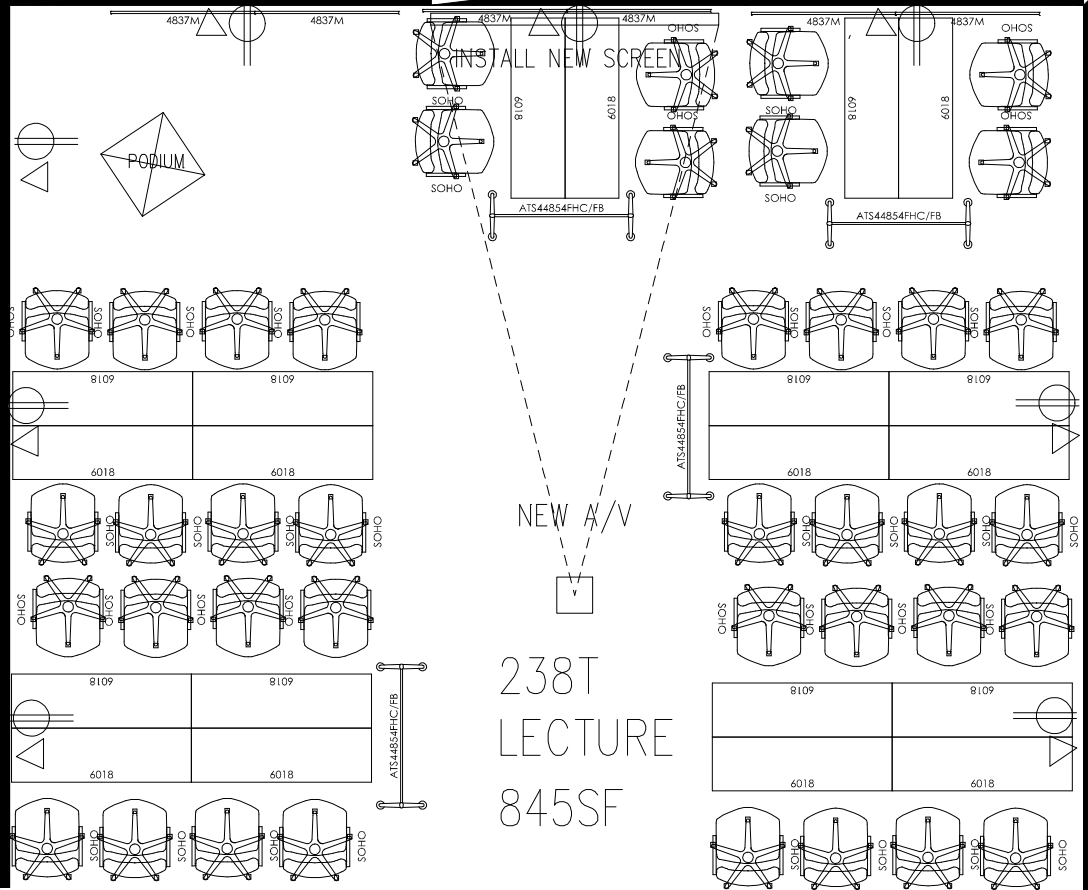

UNGE
DMIC
9sf

238T
LECTURE
845SF

INSTALL NEW SCREEN

238S
CLUBSV

298E
STAIRS
BDG SP

ANGLE
MIC
sf

NEW A/V
238T
LECTURE
845SF

238S
CLLBSV

298E
STAIRS
BDG SP
181sf